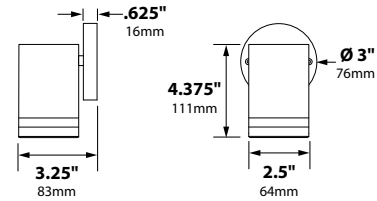

WALL MOUNT SL-16-D-MR16

TYPE

SPECIFICATIONS

- **CONSTRUCTION:** 316 stainless steel or brass cylinder and canopy
- **LENS:** Clear tempered flat glass
- **CANOPY GASKET:** Black newsponge closed cell .190" thickness
- **LAMP SUPPLIED:** 20w MR16 FL(BAB) 5000 hours average rating (20w total max)
- **LAMP OPTIONS:** We recommend 50,000 hour ARROW 4w LED (-LED) or 40,000 hour 5w (-LED5) or 7w (-LED7) ARROW Super Saver LED
- **SOCKET:** High temperature ceramic GU5.3 bi-pin with 250°C silicone lead wires
- **WIRING:** Black and 2 White 250°C silicone lead wires
- **CONNECTION:** FA-05 Quick Connector (not supplied) from fixture to main cable (12/2, 10/2 or 8/2 only)
- **MOUNTING:** Canopy included with 2 stainless steel or brass #2 Phillips, flat head, wood screws
- **FINISH:** Stainless Steel - Machined stainless steel only
  Brass - Unfinished brass. Optional finishes available

UP/DOWN LIGHT MODEL AVAILABLE
SEE SL-16-MR16

ORDERING INFORMATION

CATALOG NO.	DESCRIPTION	LAMP	SHIP WEIGHT
SL-16-DMR16-SS	316 Stainless Steel Down Light	20w MR16 FL(BAB)	2.0 lbs.
SL-16-DMR16-BRS	Brass Down Light	20w MR16 FL(BAB)	2.0 lbs.

COLOR/BEAM/GLARE CONTROL ACCESSORIES

- FA-08-21 Round 1/8" Black Hex Cell Louver
- FA-11-BLUE Blue Tempered Flat Glass Lens
- FA-11-GREEN Green Tempered Flat Glass Lens
- FA-11-AMBER Amber Tempered Flat Glass Lens
- FA-11-RED Red Tempered Flat Glass Lens
- FA-98-36C16 Linear Spread Tempered Glass Lens
- FA-104-5B Wide Spread Sand Blasted Glass Lens

LIGHT DISTRIBUTION AND PHOTOMETRICS

JOB INFORMATION	
Type:	Date:
Job Name:	
Cat. No.:	
Lamp(s):	
Specifier:	
Contractor:	
Notes:	
FOCUS INDUSTRIES INC. www.focusindustries.com 25301 COMMERCENTRE DRIVE sales@focusindustries.com LAKE FOREST, CA 92630 (949) 830-1350 • FAX (949) 830-3390