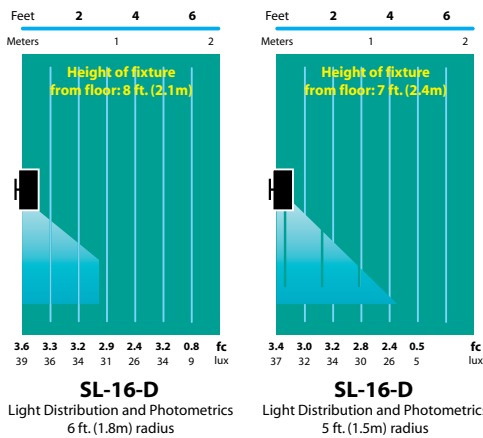

LIGHT DISTRIBUTION AND PHOTOMETRICS

JOB INFORMATION	
Type:	Date:
Job Name:	
Cat. No.:	
Lamp(s):	
Specifier:	
Contractor:	
Notes:	
FOCUS INDUSTRIES INC. www.focusindustries.com 25301 COMMERCENTRE DRIVE sales@focusindustries.com LAKE FOREST, CA 92630 (949) 830-1350 • FAX (949) 830-3390	

Black Texture (Standard)	Antique Verde	Bronze Texture	Camel	White Texture	Hunter Texture	Rust	Weathered Iron	Weathered Brown	Stucco	Rubbed Verde	Chrome Powder	Acid Rust	Acid Verde	Black Acid Treatment
-BLT	-ATV	-BRT	-CAM	-WTX	-HTX	-RST	-WIR	-WBR	-STU	-RBV	-CPR	-BAR/CAR	-BAV/CAV	-BAT

SL-16-DMR16CutSheet

062717

BRASS & COPPER ONLY