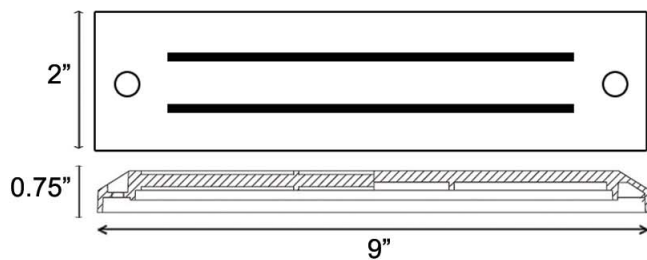

## FINISHES

BUILT-IN LED

NO BOX NEEDED

LIGHT SOURCE	SMD5730	CONSTRUCTION	DIE CAST BRASS
COLOR TEMPERATURE	2700K	WIRING	18" OF #18-2, SPT-1W LEADS
LUMEN	300LM	IP CODE	65
CRI	>80	LIFESPAN	40,000 HOURS
EFFICIENCY	50LM/W	MOUNTING	HOLDER INCLUDED
POWER WATTAGE	6W	POWER	12V TRANSFORMER
INPUT VOLTAGE	AC 11-18V	WEIGHT	1.01 LBS
POWER FACTOR <PE>	0.7	BULK BOX QUANTITY	20
BEAM SPREAD	120°	BULK BOX WEIGHT	20.28 LBS