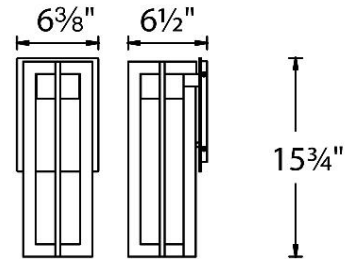

WAC LIGHTING

Chamber

Outdoor Wall Sconce 3000K

Fixture Type: _____

Catalog Number: _____

Project: _____

Location: _____

Model & Size	Color Temp	Finish	LED Watts	LED Lumens	Delivered Lumens
WS-W48616 16"	3000K	BK Black BZ Bronze	12W	1000	255

Example: **WS-W48616-BZ**

•For 277V special order, add an "F" before the finish: WS-W48616F-BZ

For custom requests please contact customs@wacighting.com

DESCRIPTION

Bold Mid-Century Modern look with intersecting aluminum frames and cutting-edge LED light.

FEATURES

- Minimal mounting hardware for easy installation
- Light engine is factory sealed for maximum protection from the elements
- Weather resistant powder coated finish
- ACLED driverless technology
- 5 year warranty

SPECIFICATIONS

Color Temp:	3000K
Input:	120 VAC,50/60Hz
CRI:	90
Dimming:	ELV: 100-10%
Rated Life:	44000 Hours,50000 Hours
Mounting:	Can be mounted on wall vertically or upside down
Standards:	ETL, cETL,IP65,Title 24 JA8 Compliant,Dark Sky Friendly Wet Location Listed
Construction:	Aluminum hardware with etched glass lens

FINISHES:

LINE DRAWING:

WS-W48616