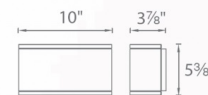

FEATURES

- Title 24 may not be available for all finishes, check for availability
- 2609 Single, 2610 Double
- Driver concealed within the fixture
- 5 year warranty

SPECIFICATIONS

Construction:	Die-cast Aluminum
Power:	16W, 30W
Input:	120-277V, 50/60Hz
Dimming:	ELV: 100-10% , 0-10V: 100-5%
Light Source:	Integrated LED
Rated Life:	70000 Hours
Mounting:	Mounts directly to junction box, Can be mounted on wall in all orientations
Finish:	Powder Coat Bronze: Bronze, Powder Coat Bronze: Black, Powder Coat Bronze: Brushed Aluminum, Powder Coat Bronze: Graphite, Powder Coat Bronze: White, Brushed Aluminum with Clear Powder Coat: Brushed Aluminum
Operating Temp:	-40°F to 122°F (-40°C to 50°C)
Standards:	UL, cUL, Wet Location Listed, IP65, Title 24 JA8 Compliant, ADA

FINISHES:

LINE DRAWING:

WS-W2609

WS-W2610