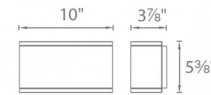

FEATURES

- Title 24 may not be available for all finishes, check for availability
- 2609 Single, 2610 Double
- Driver concealed within the fixture
- 5 year warranty

SPECIFICATIONS

Construction:	Die-cast Aluminum
Power:	16W, 30W
Input:	120-277V, 50/60Hz
Dimming:	ELV: 100-10% , 0-10V: 100-5%
Light Source:	Integrated LED
Rated Life:	70000 Hours
Mounting:	Mounts directly to junction box, Can be mounted on wall in all orientations
Finish:	Powder Coat Bronze: Bronze, Powder Coat Bronze: Black, Powder Coat Bronze: Brushed Aluminum, Powder Coat Bronze: Graphite, Powder Coat Bronze: White, Brushed Aluminum with Clear Powder Coat: Brushed Aluminum
Operating Temp:	-40°F to 122°F (-40°C to 50°C)
Standards:	UL, cUL, Wet Location Listed, IP65, Title 24 JA8 Compliant, ADA

FINISHES:

LINE DRAWING:

WS-W2609

WS-W2610