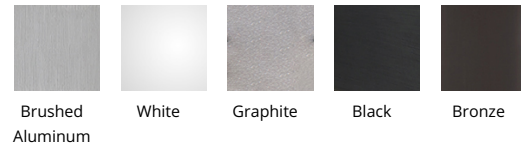

Example: **WS-W2609-AL**

DESCRIPTION

A curved contemporary look with impactful style. Perfect for illuminating the parameter of a home or creating a safe entryway to a building, the modern, minimalist Tube wall mount features a crescent profile. Crafted of aluminum with etched glass, this LED luminaire is offered in five handsome finishes and two energy-efficient LED configurations. Mounts upward or downward to suit nearly any exterior design scheme.

FEATURES

- Title 24 may not be available for all finishes, check for availability
- 2609 Single, 2610 Double
- Driver concealed within the fixture
- 5 year warranty

SPECIFICATIONS

Construction:	Die-cast Aluminum
Power:	16W, 30W
Input:	120-277V, 50/60Hz
Dimming:	ELV: 100-10% , 0-10V: 100-5%
Light Source:	Integrated LED
Rated Life:	70000 Hours
Mounting:	Mounts directly to junction box, Can be mounted on wall in all orientations
Finish:	Powder Coat Bronze: Bronze, Powder Coat Bronze: Black, Powder Coat Bronze: Brushed Aluminum, Powder Coat Bronze: Graphite, Powder Coat Bronze: White, Brushed Aluminum with Clear Powder Coat: Brushed Aluminum
Operating Temp:	-40°F to 122°F (-40°C to 50°C)
Standards:	UL, cUL, Wet Location Listed, IP65, Title 24 JA8 Compliant, ADA

FINISHES:

LINE DRAWING:

WS-W2609

WS-W2610