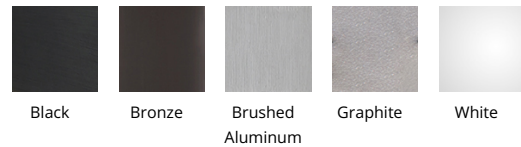

FINISHES:

LINE DRAWING: