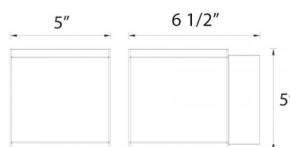

WS-W2504, WS-W2505