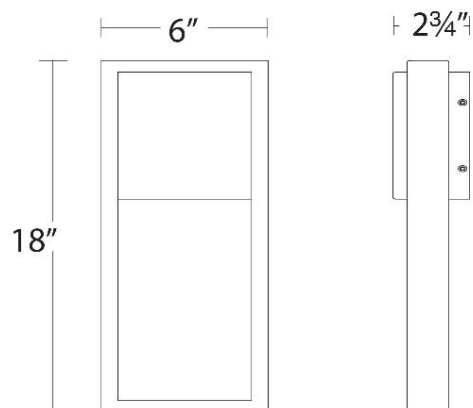

LINE DRAWING:

WS-W15918