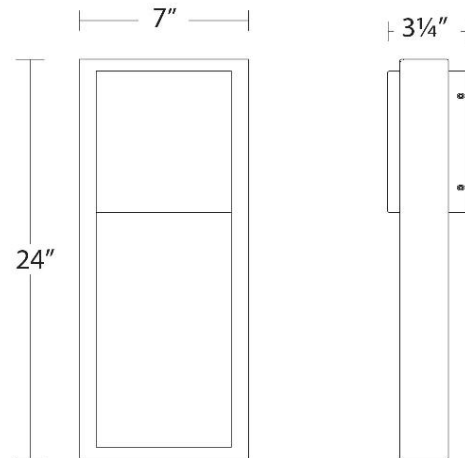

FINISHES:

Black

LINE DRAWING:

WS-W15924