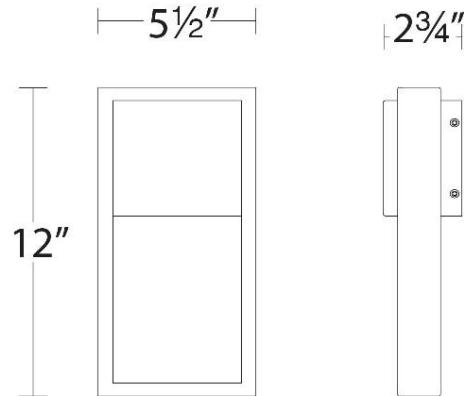

LINE DRAWING:

WS-W15912