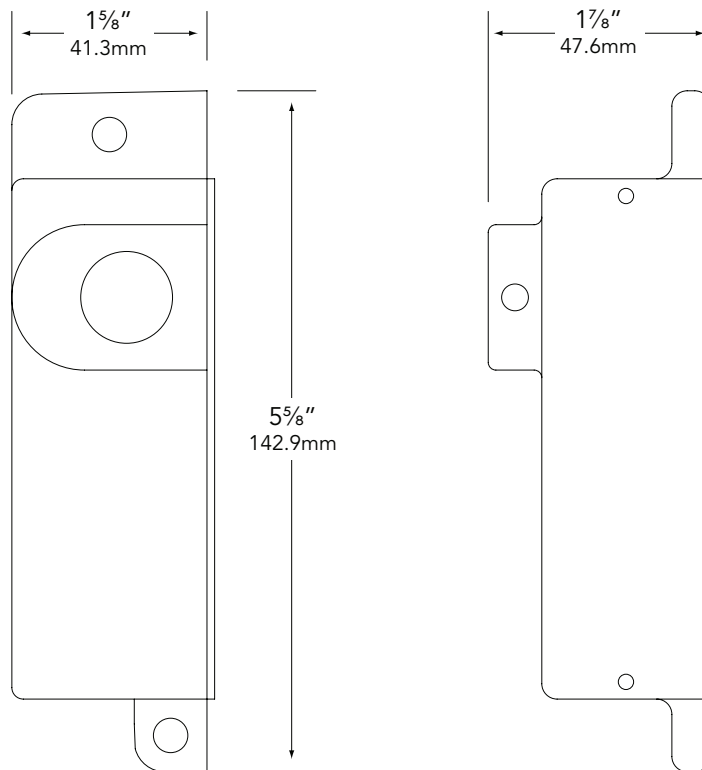

PROFESSIONAL
OUTDOOR LIGHTING

Type:

Model:

Project:

SPECIFICATION SHEET

MODEL TM-120 Landscape • Accessories • Tree Mount Junction Box

SPECIFICATIONS:

HOUSING:

Die-cast, copper-free aluminum

MOUNTING:

½" FPT for fixture mounting

HARDWARE:

Stainless steel lag screws and hex nuts included

FINISH:

Polyester powder-coat finish available in Black, Verde, Architectural Brick, Architectural Bronze, Light Bronze, Dark Bronze, Granite, Pewter, Terracotta, Rust, Hunter Green, Mocha, Weathered Bronze, Weathered Iron, White And Special Bronze.

All Vista accessories are **MADE IN THE U.S.A.**

DIMENSIONS:

Vista Professional Outdoor Lighting reserves the right to modify the design and/or construction of the fixture shown without further notification.