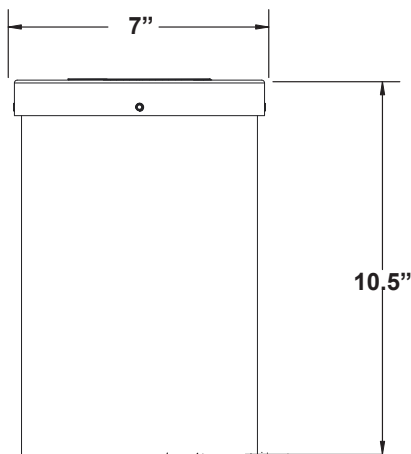

PRODUCT SPECIFICATIONS

PROJECT:	
MODEL #:	
LAMP(S):	
NOTES:	

Specifications:

- Cast brass and PBT construction
- High temperature gasket
- Vertical and horizontal beam adjustment
- Specification grade, beryllium copper socket
- Premium grade direct burial cable
- Potted connections
- Water tight tempered step glass lens
- Drive over rated up to 2700 PSI
- 8W max. LED lamp / 50W max. halogen
- Weathered brass finish standard
- Limited lifetime warranty

Light Distribution Cones

LED-8W-CM6FL27K

	Illuminance at a Distance	
	Center Beam fc	Beam Width
4.3R	81.8 fc	3.0 ft 3.1 ft
8.7R	20.0 fc	6.2 ft 6.2 ft
13.0R	8.95 fc	9.2 ft 9.2 ft
17.3R	5.06 fc	12.3 ft 12.3 ft
21.7R	3.21 fc	15.4 ft 15.4 ft
26.0R	2.24 fc	18.4 ft 18.4 ft

■ Vert. Spread: 39.0°
■ Horiz. Spread: 39.1°

LED-8W-CM6FL30K

	Illuminance at a Distance	
	Center Beam fc	Beam Width
4.3ft	86.1 fc	3.0 ft 3.0 ft
8.7ft	21.0 fc	6.1 ft 6.0 ft
13.0ft	9.42 fc	9.1 ft 9.0 ft
17.3ft	5.32 fc	12.1 ft 12.0 ft
21.7ft	3.38 fc	15.2 ft 15.0 ft
26.0ft	2.35 fc	18.2 ft 18.0 ft