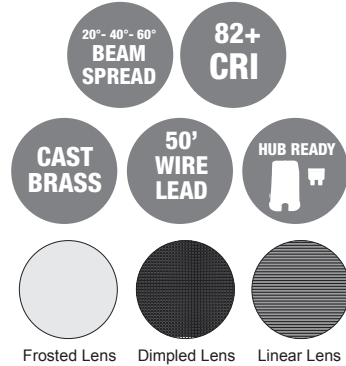

PRODUCT SPECIFICATIONS

PROJECT:	
MODEL #:	
LAMP(S):	
NOTES:	

Specifications:

- Cast brass and PBT construction
- High temperature gasket
- Vertical and horizontal beam adjustment
- Specification grade, beryllium copper socket
- Premium grade direct burial cable
- Potted connections
- Water tight tempered step glass lens
- Drive over rated up to 2700 PSI
- 8W max. LED lamp / 50W max. halogen
- Weathered brass finish standard
- Limited lifetime warranty

Light Distribution Cones

LED-8W-CM6FL27K

	Illuminance at a Distance	
	Center Beam fc	Beam Width
4.3R	81.8 fc	3.0 ft 3.1 ft
8.7R	20.0 fc	6.2 ft 6.2 ft
13.0R	8.95 fc	9.2 ft 9.2 ft
17.3R	5.06 fc	12.3 ft 12.3 ft
21.7R	3.21 fc	15.4 ft 15.4 ft
26.0R	2.24 fc	18.4 ft 18.4 ft

■ Vert. Spread: 39.0°
■ Horiz. Spread: 39.1°

LED-8W-CM6FL30K

	Illuminance at a Distance	
	Center Beam fc	Beam Width
4.3ft	86.1 fc	3.0 ft 3.0 ft
8.7ft	21.0 fc	6.1 ft 6.0 ft
13.0ft	9.42 fc	9.1 ft 9.0 ft
17.3ft	5.32 fc	12.1 ft 12.0 ft
21.7ft	3.38 fc	15.2 ft 15.0 ft
26.0ft	2.35 fc	18.2 ft 18.0 ft

■ Vert. Spread: 38.5°
■ Horiz. Spread: 38.2°

NOTE: Light cones are depicted without supplied lenses. Maximum wattage shown, for all other wattage options please refer to uniquelighting.com/beamspreads.