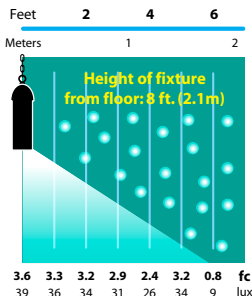

SL-15-10CSMCAR

ORDERING INFORMATION

CATALOG NO.	DESCRIPTION	LAMP	SHIP WEIGHT
SL-15-10CSMBLT	10" Aluminum Hanging Starlight Cylinder Light with Chain and J-Box	18w S8 #1141	2.0 lbs.
SL-15-10CSMBRS	10" Brass Hanging Starlight Cylinder with Chain and J-Box	18w S8 #1141	3.0 lbs.
SL-15-10CSMCOP	10" Copper Hanging Starlight Cylinder with Chain and J-Box	18w S8 #1141	3.0 lbs.

LIGHT DISTRIBUTIONS AND PHOTOMETRICS

SL-15-10CSM
Half Spread Photometrics
12 ft. (3.7m) diameter

SL-15-10CSM
Half Spread Photometrics
12 ft. (3.7m) diameter

JOB INFORMATION	
Type:	Date:
Job Name:	
Cat. No.:	
Lamp(s):	
Specifier:	
Contractor:	
Notes:	
FOCUS INDUSTRIES INC. 25301 COMMERCENTRE DRIVE LAKE FOREST, CA 92630 www.focusindustries.com sales@focusindustries.com (949) 830-1350 • FAX (949) 830-3390	