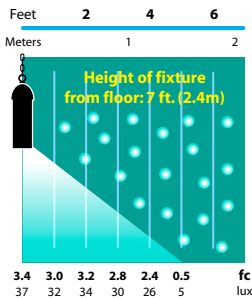

SL-15-10CSMCAR

ORDERING INFORMATION

CATALOG NO.	DESCRIPTION	LAMP	SHIP WEIGHT
SL-15-10CSMBLT	10" Aluminum Hanging Starlight Cylinder Light with Chain and J-Box	18w S8 #1141	2.0 lbs.
SL-15-10CSMBRS	10" Brass Hanging Starlight Cylinder with Chain and J-Box	18w S8 #1141	3.0 lbs.
SL-15-10CSMCOP	10" Copper Hanging Starlight Cylinder with Chain and J-Box	18w S8 #1141	3.0 lbs.

LIGHT DISTRIBUTIONS AND PHOTOMETRICS

SL-15-10CSM
Half Spread Photometrics
12 ft. (3.7m) diameter

SL-15-10CSM
Half Spread Photometrics
12 ft. (3.7m) diameter

JOB INFORMATION	
Type:	Date:
Job Name:	
Cat. No.:	
Lamp(s):	
Specifier:	
Contractor:	
Notes:	
FOCUS INDUSTRIES INC. 25301 COMMERCENTRE DRIVE LAKE FOREST, CA 92630 www.focusindustries.com sales@focusindustries.com (949) 830-1350 • FAX (949) 830-3390	