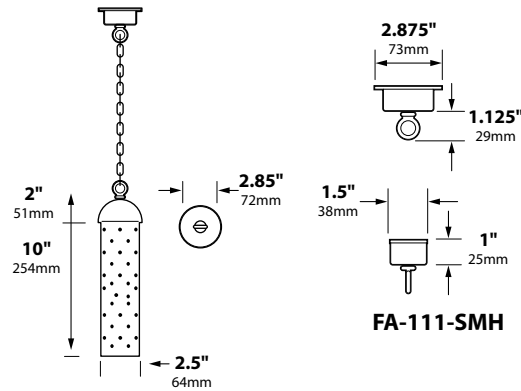

SOCKET: Single contact bayonet, brass nickel plated lamp socket screw shell (Ba15s);

WIRING: Black 2 foot 18/2 zip cord from base of fixture (12v only)

For 25 foot 16/2 fixture lead wire add -25F to catalog number.

SL-15-10CSMCAR

ORDERING INFORMATION

CATALOG NO.	DESCRIPTION	LAMP	SHIP WEIGHT
SL-15-10CSMBLT	10" Aluminum Hanging Starlight Cylinder Light with Chain and J-Box	18w S8 #1141	2.0 lbs.
SL-15-10CSMBRS	10" Brass Hanging Starlight Cylinder with Chain and J-Box	18w S8 #1141	3.0 lbs.
SL-15-10CSMCOP	10" Copper Hanging Starlight Cylinder with Chain and J-Box	18w S8 #1141	3.0 lbs.

LIGHT DISTRIBUTIONS AND PHOTOMETRICS

SL-15-10CSM
Half Spread Photometrics
12 ft. (3.7m) diameter

SL-15-10CSM
Half Spread Photometrics
12 ft. (3.7m) diameter

JOB INFORMATION	
Type:	Date:
Job Name:	
Cat. No.:	
Lamp(s):	
Specifier:	
Contractor:	
Notes:	
FOCUS INDUSTRIES INC. 25301 COMMERCENTRE DRIVE LAKE FOREST, CA 92630 www.focusindustries.com sales@focusindustries.com (949) 830-1350 • FAX (949) 830-3390	