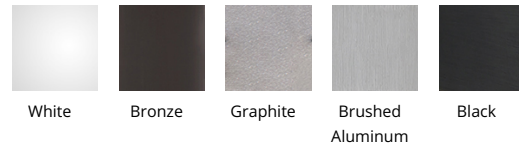

WAC LIGHTING

Rubix

5" & 10" Ceiling Mount 3000K

Fixture Type: _____

Catalog Number: _____

Project: _____

Location: _____

| Model & Size | Color Temp & CRI | Watt | Lumens | Finish |
|-----------------------------|------------------|-------------------|---------------------|---|
| FM-W2505 5" FM-W2510 10" | 3000K 90 | 16W 31W 30W | 945 2139 1875 | AL Brushed Aluminum BK Black BZ Bronze GH Graphite WT White |

Example: **FM-W2505-AL**

DESCRIPTION

This versatile Rubix model is available for both wall and ceiling mounting. Die-cast aluminum constructed with etched glass for durability in exterior environments, Rubix delivers a substantial lumen output with a minimalist design.

FEATURES

- Title 24 may not be available for all finishes, check for availability
- Driver concealed within the fixture
- 5 year warranty

SPECIFICATIONS

| | |
|-----------------|---|
| Construction: | Die-cast Aluminum |
| Power: | 16W, 30W, 31W |
| Input: | 120-277V, 50/60Hz |
| Dimming: | ELV: 100-10% , 0-10V: 100-5% |
| Light Source: | Integrated LED |
| Rated Life: | 70000 Hours |
| Mounting: | Mounts directly to junction box, Can be mounted on ceiling or wall in all orientations |
| Finish: | Powder Coat Graphite:Graphite, Powder Coat Graphite::Brushed Aluminum, Powder Coat Graphite:::Black, Powder Coat Graphite:::Bronze, Powder Coat Graphite:::White, Electrostatically Powder Coated:Black, Electrostatically Powder Coated::Brushed Aluminum, Electrostatically Powder Coated:::Graphite, Electrostatically Powder Coated:::White, Electrostatically Powder Coated:::Bronze |
| Operating Temp: | -40°F to 122°F (-40°C to 50°C) |
| Standards: | ETL, cETL, Wet Location Listed, IP65, Title 24 JA8 Compliant |

FINISHES:

LINE DRAWING: