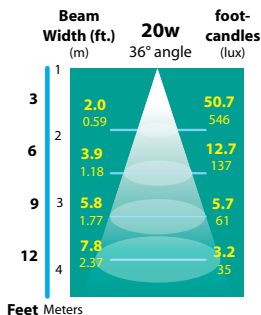

LIGHT DISTRIBUTIONS AND PHOTOMETRICS

FL-13-BAB-FG