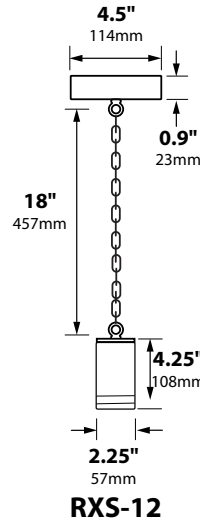

HANGING LIGHTS RXS-12 SERIES

TYPE

SPECIFICATIONS

CONSTRUCTION: Machined brass cylinder with threaded cap on 18" long baby oval brass chain and cast brass hoop; matching brass FA-24-LG canopy

LENS: Clear tempered stepped glass

O-RING: High temperature red silicone

LAMP SUPPLIED: 20w MR16 FL(BAB) 5000 hours average rating (20w max)

LAMP OPTIONS: We recommend 50,000 hour ARROW 4w LED (-LED) or

40,000 hour 5w (-LED5) or 7w (-LED7) ARROW Super Saver LED

SOCKET: High temperature ceramic GU5.3 bi-pin with 250°C silicone lead wires

WIRING: Black 2 foot 18/2 zip cord from base of fixture (12v only)

For 25 foot 16/2 fixture lead wire add -25F to catalog number.

CONNECTION: FA-05 Quick Connector (not supplied) from fixture to main cable (12/2, 10/2 or 8/2 only)

FINISH: Brass-Unfinished brass. Optional finishes available

RXS-12-BRS

ORDERING INFORMATION

CATALOG NO.	DESCRIPTION	LAMP	SHIP WEIGHT
RXS-12-BRS	Cast Brass Bullet Hanging Light	20w MR16 FL(BAB)	3.0 lbs.