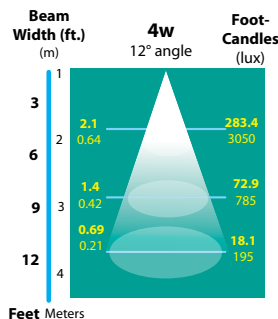

FL-LED-MR16-ESX

BEAM/GLARE CONTROL ACCESSORIES

- FA-08-21 Round 1/8" Black Hex Cell Louver
- FA-11-BLUE Blue Tempered Flat Glass Lens
- FA-11-GREEN Green Tempered Flat Glass Lens
- FA-11-AMBER Amber Tempered Flat Glass Lens
- FA-11-RED Red Tempered Flat Glass Lens
- FA-98-36C16 Linear Spread Tempered Glass Lens
- FA-104-SB Wide Spread Sand Blasted Glass Lens

JOB INFORMATION	
Type:	Date:
Job Name:	
Cat.No.:	
Lamp(s):	
Specifier:	
Contractor:	
Notes:	
FOCUS INDUSTRIES INC.® 25301 COMMERCENTRE DRIVE LAKE FOREST, CA 92630	
www.focusindustries.com sales@focusindustries.com (949) 830-1350 • FAX (949) 830-3390	

Black Texture (Standard)	Antique Verde	Bronze Texture	Camel	White Texture	Hunter Texture	Rust	Weathered Iron	Weathered Brown	Stucco	Rubbed Verde	Chrome Powder	Acid Rust	Acid Verde	Black Acid Treatment
-BLT	-ATV	-BRT	-CAM	-WTX	-HTX	-RST	-WIR	-WBR	-STU	-RBV	-CPR	-BAR/CAR	-BAV/CAV	-BAT