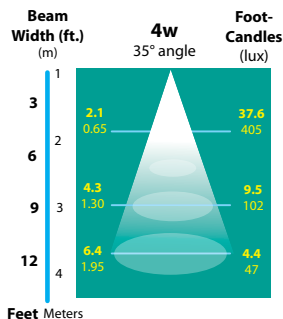

FL-LED-MR16-BAB