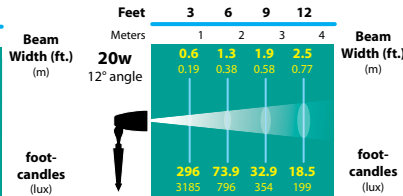

MOUNTING ACCESSORIES

STEM EXTENSIONS

LIGHT DISTRIBUTIONS AND PHOTOMETRICS

FL-13-BAB-FG

FL-13-ESX-FG

FL-13-WFG

FL-13-VWFL-FG

FL-LED-MR16-BAB