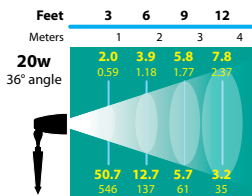

FL-13-BAB-FG