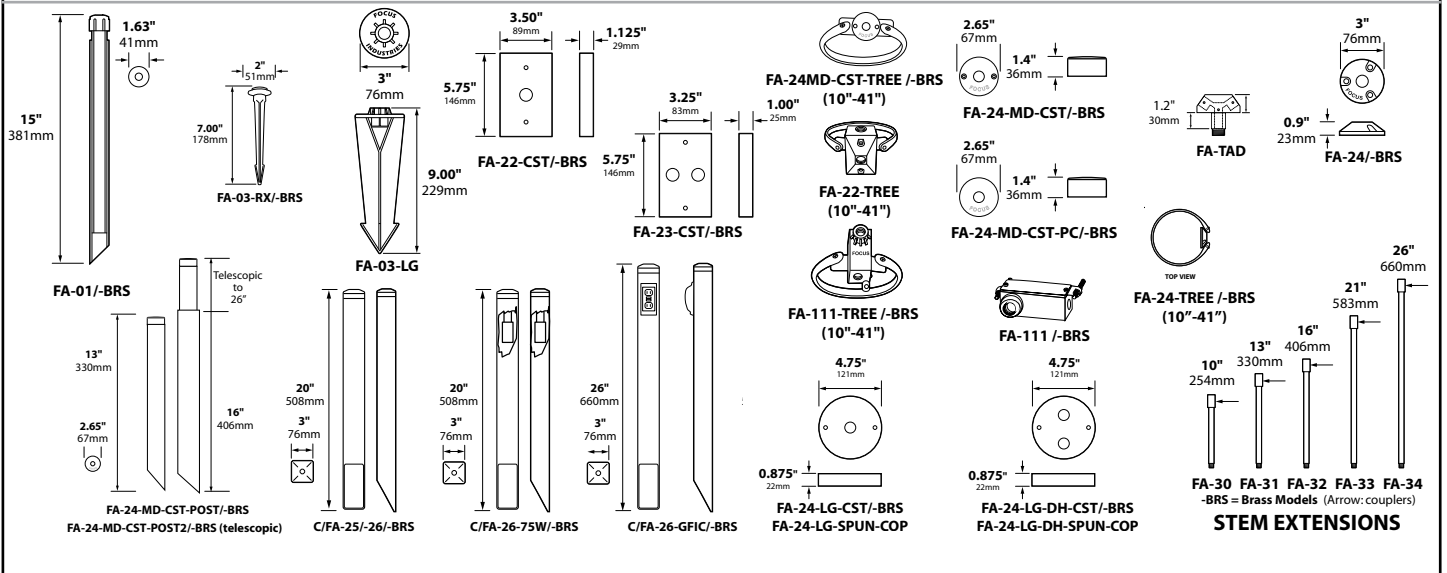

MOUNTING ACCESSORIES

STEM EXTENSIONS

LIGHT DISTRIBUTIONS AND PHOTOMETRICS