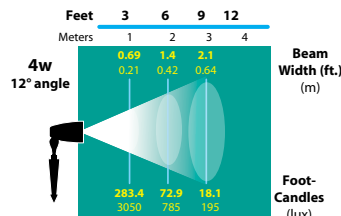

MOUNTING ACCESSORIES

STEM EXTENSIONS

LIGHT DISTRIBUTIONS AND PHOTOMETRICS

FL-13-BAB-FG

FL-13-ESX-FG

FL-13-WFG

FL-13-VWFL-FG

FL-LED-MR16-BAB