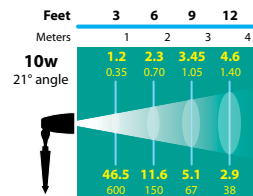

MOUNTING ACCESSORIES

STEM EXTENSIONS

LIGHT DISTRIBUTIONS AND PHOTOMETRICS

FL-13-BAB-FG

FL-13-ESX-FG

FL-13-WFG

FL-13-VWFL-FG

FL-LED-MR16-BAB