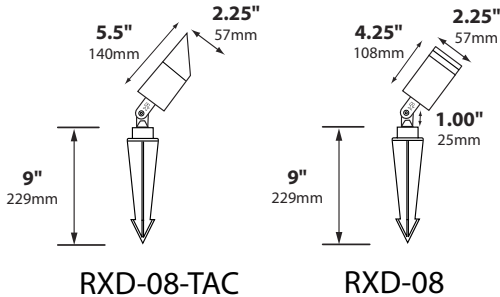

ORDERING INFORMATION

CATALOG NO.	DESCRIPTION	LAMP	SHIP WEIGHT
RXD-08-LED3-BRS	Cast Brass Bullet	3w MR16 LED 36° FL	3.0 lbs.
RXD-08-TAC-LED3-BRS	Cast Brass Bullet, Threaded Angle Cap	3w MR16 LED 36° FL	3.5 lbs.

LAMP AND STAKE *INSTALLED* TO SAVE YOU TIME AND MONEY