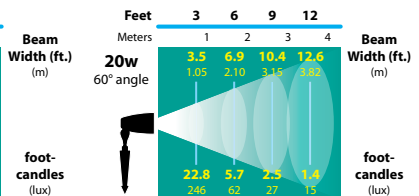

MOUNTING ACCESSORIES

STEM EXTENSIONS

LIGHT DISTRIBUTIONS AND PHOTOMETRICS

FL-13-BAB-FG

FL-13-ESX-FG

FL-13-WFG

FL-13-VWFL-FG

FL-LED-MR16-BAB