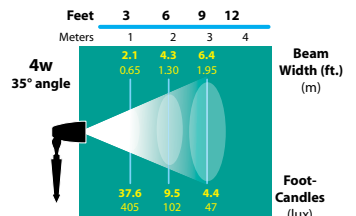

MOUNTING ACCESSORIES

STEM EXTENSIONS

LIGHT DISTRIBUTIONS AND PHOTOMETRICS

FL-13-BAB-FG

FL-13-ESX-FG

FL-13-WFG

FL-13-VWFL-FG

FL-LED-MR16-BAB