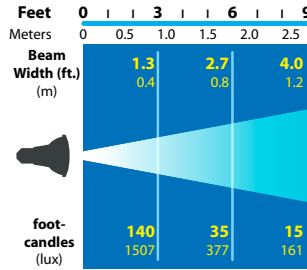

DIRECTIONAL LIGHTS RXD-05-NL SERIES

TYPE

LIGHT DISTRIBUTIONS AND PHOTOMETRICS

35w PAR20 Flood 30°

50w PAR20 Spot 10°

50w PAR20 Narrow Flood 30°

50w PAR20 Flood 40°

15° PAR20 LED