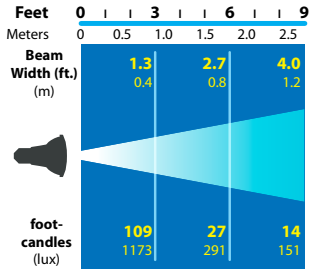

DIRECTIONAL LIGHTS RXD-05-NL SERIES

TYPE

LIGHT DISTRIBUTIONS AND PHOTOMETRICS

35w PAR20 Flood 30°

50w PAR20 Spot 10°

50w PAR20 Narrow Flood 30°

50w PAR20 Flood 40°

15° PAR20 LED