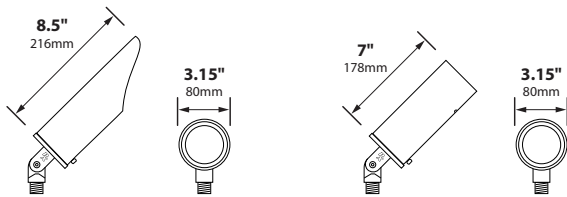

RXD-05-NL

RXD-05-NLTS

MOUNTING ACCESSORIES

STEM EXTENSIONS

FA-25/-26/BR5 (20" 508mm, 3" 76mm)

C/FA-26-75W/BR5 (20" 508mm, 3" 76mm)

C/FA-26-GFIC/BR5 (26" 660mm, 3" 76mm)

FA-22-CST/-BR5 (3.25" 83mm, 1.00" 25mm, 5.75" 146mm)

FA-24-MD-CST (2.65" 67mm, 1.4" 36mm)

FA-24MD-CST-TREE (10"-41")

FA-111-TREE (10"-41")

FA-22-TREE (10"-41")

FA-111 (2.2" 55.88mm)

FA-30 (10" 254mm), FA-31 (13" 330mm), FA-32 (15" 381mm), FA-33 (21" 533mm), FA-34 (26" 660mm)

-BR5 = Brass Models (Arrow: couplers)

BEAM/GLARE CONTROL ACCESSORIES

FA-08-06	Round 1/4" Hex Cell Louver
FA-10-20-BLUE	Blue Tempered Glass Lens
FA-10-20-GREEN	Green Tempered Glass Lens
FA-98-20	Linear Spread Tempered Glass Lens
FA-104-20	Wide Spread Tempered Glass Lens Softener

JOB INFORMATION

Type: _____ Date: _____

Job Name: _____

Cat. No.: _____

Lamp(s): _____

Specifier: _____

Contractor: _____

Notes: _____

FOCUS INDUSTRIES INC.
25301 COMMERCE DRIVE
LAKE FOREST, CA 92630

www.focusindustries.com
sales@focusindustries.com
(949) 830-1350 • FAX (949) 830-3390

Black Texture (Standard)	Antique Verde	Bronze Texture	Camel	White Texture	Hunter Texture	Rust	Weathered Iron	Weathered Brown	Stucco	Rubbed Verde	Chrome Powder	Terra Cotta	Acid Rust	Acid Verde	Black Acid Treatment
-BLT	-ATV	-BRT	-CAM	-WTX	-HTX	-RST	-WIR	-WBR	-STU	-RBV	-CPR	-TRC	-BAR/CAR	-BAV/CAV	-BAT