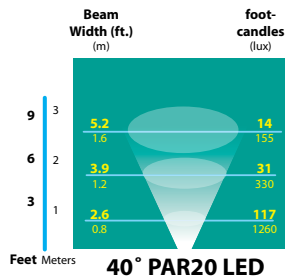

DIRECTIONAL LIGHTS RXD-05-NL SERIES

TYPE

LIGHT DISTRIBUTIONS AND PHOTOMETRICS

35w PAR20 Flood 30°

50w PAR20 Spot 10°

50w PAR20 Narrow Flood 30°

50w PAR20 Flood 40°

15° PAR20 LED