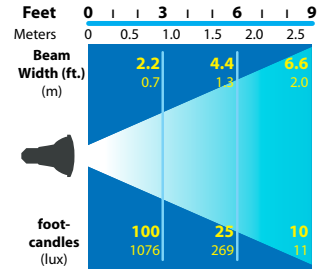

DIRECTIONAL LIGHTS RXD-05-NL SERIES

TYPE

LIGHT DISTRIBUTIONS AND PHOTOMETRICS

35w PAR20 Flood 30°

50w PAR20 Spot 10°

50w PAR20 Narrow Flood 30°

50w PAR20 Flood 40°

15° PAR20 LED