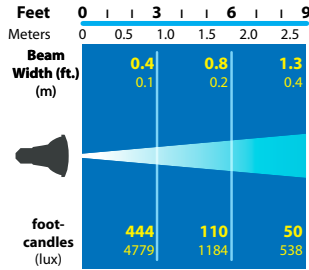

DIRECTIONAL LIGHTS RXD-05-NL SERIES

TYPE

LIGHT DISTRIBUTIONS AND PHOTOMETRICS

35w PAR20 Flood 30°

50w PAR20 Spot 10°

50w PAR20 Narrow Flood 30°

50w PAR20 Flood 40°

15° PAR20 LED