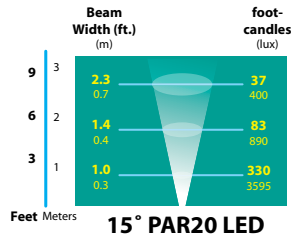

DIRECTIONAL LIGHTS RXD-05-NL SERIES

TYPE

LIGHT DISTRIBUTIONS AND PHOTOMETRICS

35w PAR20 Flood 30°

50w PAR20 Spot 10°

50w PAR20 Narrow Flood 30°

50w PAR20 Flood 40°

15° PAR20 LED