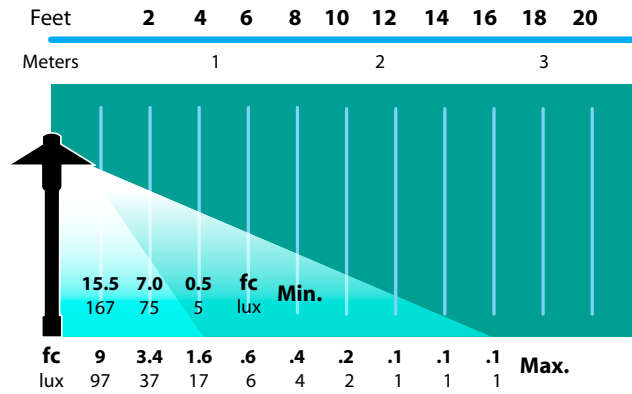

AREA LIGHTS RXA-03 SERIES

TYPE

LIGHT DISTRIBUTIONS AND PHOTOMETRICS

RXA-03

Half Spread Photometrics

4 ft. (1.2m) Min. to 16 ft. (7.3m) diameter Max.

Black Texture (Standard)	Antique Verde	Bronze Texture	Camel	White Texture	Hunter Texture	Rust	Weathered Iron	Weathered Brown	Stucco	Rubbed Verde	Chrome Powder	Acid Rust	Acid Verde	Black Acid Treatment
-BLT	-ATV	-BRT	-CAM	-WTX	-HTX	-RST	-WIR	-WBR	-STU	-RBV	-CPR	-BAR/CAR	-BAV/CAV	-BAT