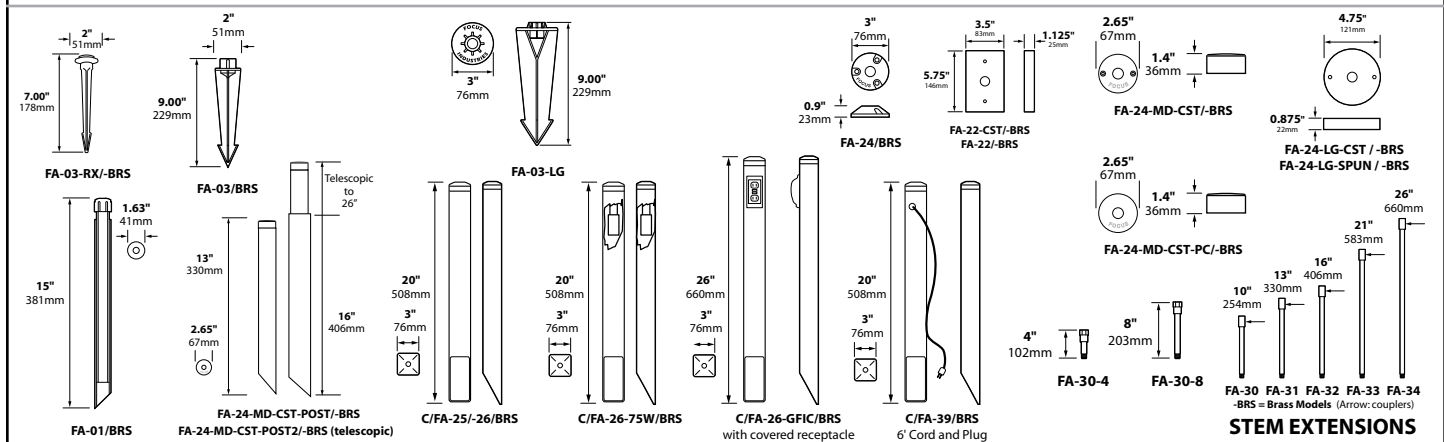

MOUNTING ACCESSORIES

JOB INFORMATION

Type: _____ Date: _____

Job Name: _____

Cat.No.: _____

Lamp(s): _____

Specifier: _____

Contractor: _____

Notes: _____

FOCUS INDUSTRIES INC.
25301 COMMERCENTRE DRIVE
LAKE FOREST, CA 92630

www.focusindustries.com
sales@focusindustries.com
(949) 830-1350 • FAX (949) 830-3390

Black Texture (Standard)	Antique Verde	Bronze Texture	Camel	White Texture	Hunter Texture	Rust	Weathered Iron	Weathered Brown	Stucco	Rubbed Verde	Chrome Powder	Acid Rust	Acid Verde	Black Acid Treatment
-BLT	-ATV	-BRT	-CAM	-WTX	-HTX	-RST	-WIR	-WBR	-STU	-RBV	-CPR	-BAR/CAR	-BAV/CAV	-BAT