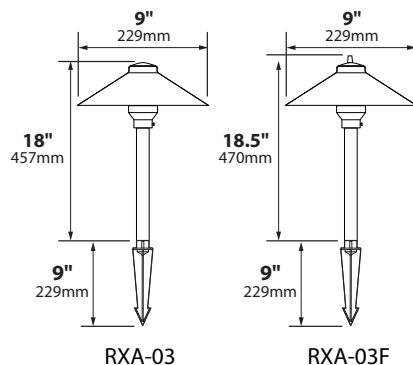

MOUNTING ACCESSORIES

JOB INFORMATION

Type: _____ Date: _____

Job Name: _____

Cat.No.: _____

Lamp(s): _____

Specifier: _____

Contractor: _____

Notes: _____

FOCUS INDUSTRIES INC.
25301 COMMERCENTRE DRIVE
LAKE FOREST, CA 92630

www.focusindustries.com
sales@focusindustries.com
(949) 830-1350 • FAX (949) 830-3390

Black Texture (Standard)	Antique Verde	Bronze Texture	Camel	White Texture	Hunter Texture	Rust	Weathered Iron	Weathered Brown	Stucco	Rubbed Verde	Chrome Powder	Acid Rust	Acid Verde	Black Acid Treatment
-BLT	-ATV	-BRT	-CAM	-WTX	-HTX	-RST	-WIR	-WBR	-STU	-RBV	-CPR	-BAR/CAR	-BAV/CAV	-BAT