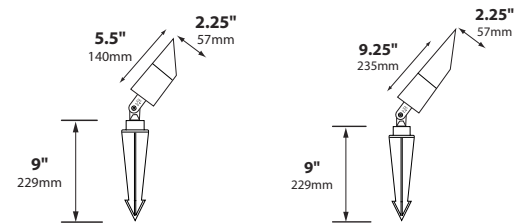

MOUNTING: FA-03 black 9" ABS stake, tapped 1/2" NPS

FINISH: Brass-Unfinished brass. Optional finishes available

LAMP AND STAKE *INSTALLED* TO SAVE YOU TIME AND MONEY

ORDERING INFORMATION

CATALOG NO.	DESCRIPTION	LAMP	SHIP WEIGHT
RXD-08-TAC-LED3-BRS	Cast Brass Bullet, Threaded Angle Cap	3w MR16 LED 36° FL	3.0 lbs.
RXD-08-ETAC-LED3-BRS	Cast Brass Bullet, Extended Threaded Angle Cap	3w MR16 LED 36° FL	4.0 lbs.
RXD-09-TAC-LED-BRS	Cast Brass Bullet, Threaded Angle Cap	2w MR11 LED 40° FL	2.0 lbs.
RXD-10-TAC-LED-BRS	Cast Brass Bullet, Threaded Angle Cap	1.5w MR8 LED	2.0 lbs.