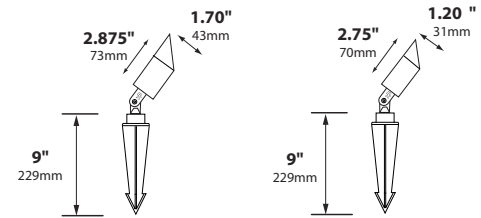

RXD-09-TAC

RXD-10-TAC

BEAM/GLARE CONTROL ACCESSORIES

RXD-08

FA-08-21	Round 1/8" Black Hex Cell Louver
FA-99	Clear convex lens
FA-11-RXD02-BLUE	Blue Tempered Flat Glass Lens
FA-11-RXD02-GREEN	Green Tempered Flat Glass Lens
FA-11-RXD02-AMBER	Amber Tempered Flat Glass Lens
FA-11-RXD02-RED	Red Tempered Flat Glass Lens
FA-98-36C16	Linear Spread Tempered Glass Lens
FA-104-SB	Wide Spread Sand Blasted Glass Lens

RXD-09

FA-08-17	Round 1/8" Black Hex Cell Louver
FA-11-17-BLUE	Blue Tempered Flat Glass Lens
FA-11-17-GREEN	Green Tempered Flat Glass Lens
FA-11-17-AMBER	Amber Tempered Flat Glass Lens
FA-11-17-RED	Red Tempered Flat Glass Lens
FA-98-17	Linear Spread Tempered Glass Lens
FA-104-17-SB	Wide Spread Sand Blasted Glass Lens

RXD-10

FA-08-23	Round 1/8" Black Hex Cell Louver
FA-11-23-BLUE	Blue Tempered Flat Glass Lens
FA-11-23-GREEN	Green Tempered Flat Glass Lens
FA-11-23-AMBER	Amber Tempered Flat Glass Lens
FA-11-23-RED	Red Tempered Flat Glass Lens
FA-98-23	Linear Spread Tempered Glass Lens
FA-104-23-SB	Wide Spread Sand Blasted Glass Lens

JOB INFORMATION

Type:	Date:
Job Name:	
Cat. No.:	
Lamp(s):	
Specifier:	
Contractor:	
Notes:	

FOCUS INDUSTRIES INC.
25301 COMMERCENTRE DRIVE
LAKE FOREST, CA 92630

www.focusindustries.com
sales@focusindustries.com
(949) 830-1350