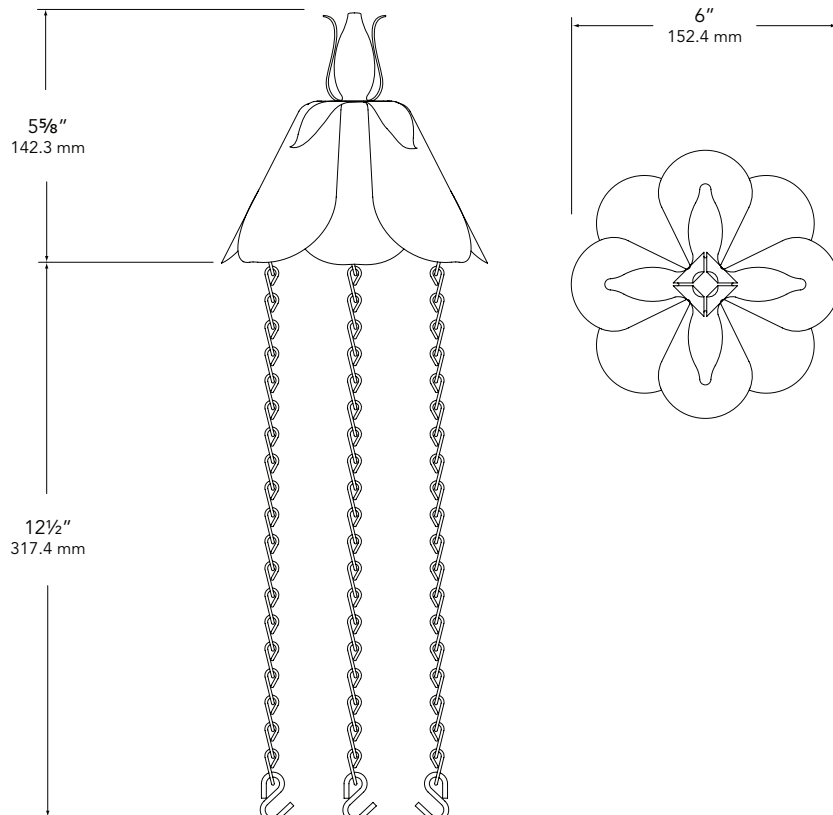

SOCKET/LAMP HOLDER:

Top grade ceramic socket with nickel contacts, stainless steel springs, and Teflon jacketed wire leads.

LENS:

Clear, high-impact, polycarbonate lens.

LAMP TYPE:

T3 – 20W maximum. LN-10 T3 Halogen (10W) Standard.

MOUNTING:

S-hook and Eye Bolt.

FASTENERS:

All fasteners are stainless steel.

WIRING:

Prewired with a three-foot pigtail of 18-2 SPT1 UV resistant cable and

underground connectors for a secure connection to the supply cable.

All Vista luminaires are **MADE IN THE U.S.A.**

This fixture is also available as a LED luminaire. Please refer to LED Specification Sheet - PHT-6510-LED.

DIMENSIONS:

Vista Professional Outdoor Lighting reserves the right to modify the design and/or construction of the fixture shown without further notification.