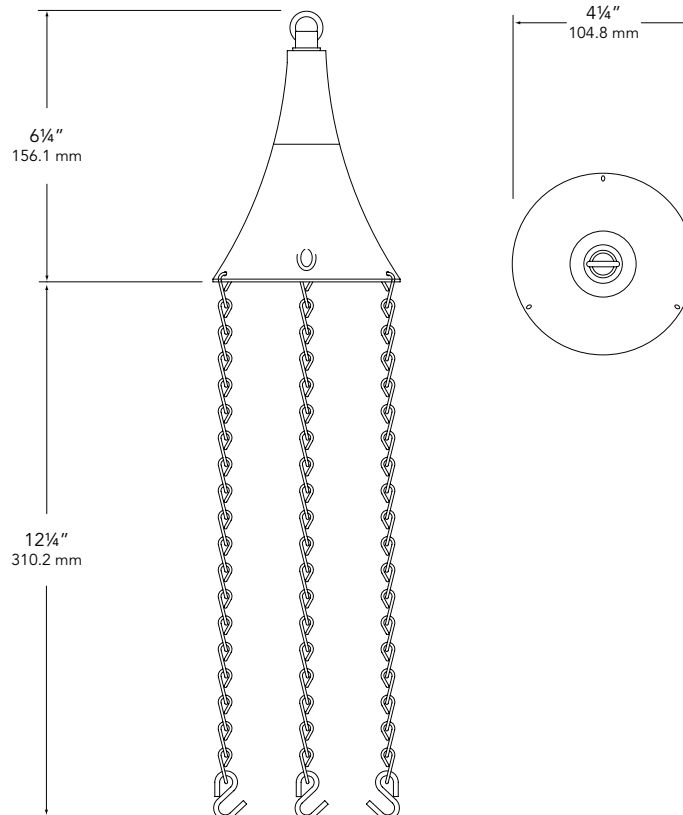

SOCKET/LAMP HOLDER:

Top grade ceramic socket with nickel contacts, stainless steel springs, and Teflon-jacketed wire leads.

LENS:

Clear, high-impact, polycarbonate lens.

LAMP TYPE:

T3 – 20W maximum. LN-10 T3 Halogen (10W) Standard.

MOUNTING:

S-hook and Eye Bolt.

FASTENERS:

All fasteners are stainless steel.

WIRING:

Prewired with a three-foot pigtail of 18-2 SPT1 UV resistant cable and underground connectors for a secure connection to the supply cable.

All Vista luminaires are **MADE IN THE U.S.A.**

This fixture is also available as a LED luminaire. Please refer to LED Specification Sheet - PHT-4216-LED.

DIMENSIONS:

Vista Professional Outdoor Lighting reserves the right to modify the design and/or construction of the fixture shown without further notification.