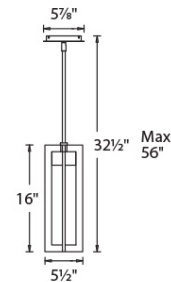

FINISHES:

LINE DRAWING:

REPLACEMENT PARTS

- RPL-ROD-OUT06-BZ - 6" rod - BZ finish
- RPL-ROD-OUT12-BZ - 12" rod - BZ finish
- RPL-ROD-OUT06-BK - 6" rod - BK finish
- RPL-ROD-OUT12-BK - 12" rod - BK finish