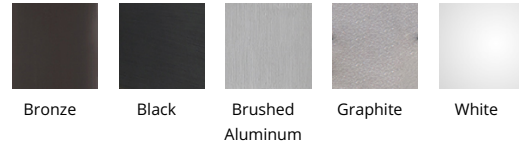

WAC LIGHTING

Tube Pendant Downlight

Ceiling Mount 3000K

Fixture Type: _____

Catalog Number: _____

Project: _____

Location: _____

Model & Size	Color Temp & CRI	Watt	Lumens	Finish
PD-W2605 5"	3000K 90	16W	1188 800	AL Brushed Aluminum BK Black BZ Bronze GH Graphite WT White

Example: **PD-W2605-AL**

DESCRIPTION

Precision engineered using advanced proprietary LED technology with a built-in reflector. An appealing cylindrical profile with powerful LED lighting is perfect for accent downlighting applications. Five architectural metallic finishes offered.

FEATURES

- Hang-straight swivel
- Three 12" and one 6" down rods included
- Title 24 may not be available for all finishes, check for availability
- Driver concealed within the canopy
- 5 year warranty

SPECIFICATIONS

Construction:	Die-cast Aluminum
Power:	16W
Input:	120-277V, 50/60Hz
Dimming:	ELV: 100-10% , 0-10V: 100-5%
Light Source:	Integrated LED
Rated Life:	70000 Hours
Mounting:	Mounts directly to junction box
Finish:	Powder Coat White:White, Powder Coat White::Graphite, Powder Coat White:::Brushed Aluminum, Powder Coat White:::Black, Powder Coat White:::Bronze
Operating Temp:	-40°F to 122°F (-40°C to 50°C)
Standards:	ETL, cETL, Wet Location Listed, IP65, Title 24 JA8 Compliant

FINISHES:

LINE DRAWING: