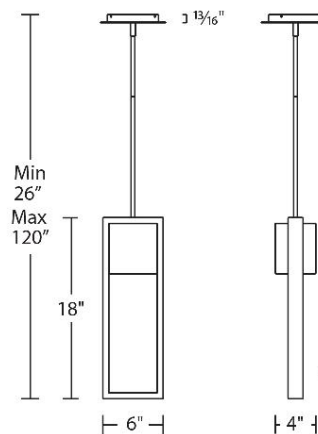

#### REPLACEMENT PARTS

- RPL-ROD-OUT06-BK - 6" rod - BK finish
- RPL-ROD-OUT12-BK - 12" rod - BK finish

#### LINE DRAWING:

PD-W15918