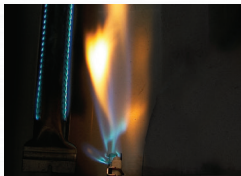

PRESTIGE® 665

WITH INFRARED REAR AND SIDE BURNERS

P665RSIB

 Proudly Made in Canada

FEATURES

- » 92,000 BTU'S
- » 7 BURNERS
- » 1140 IN² TOTAL COOKING AREA

Infrared **SIZZLE ZONE™**
Side Burner

Rear **Infrared Rotisserie** Burner

7.5 mm Stainless Steel **Iconic WAVE™**
Cooking Grids

Dual-Level **Stainless Steel Sear Plates**

NIGHT LIGHT™
Control Knobs with SafetyGlow

Instant **JETFIRE™**
Ignition

LIFT EASE™ Center-Gravity Lid

EASY ROLL
Locking Casters