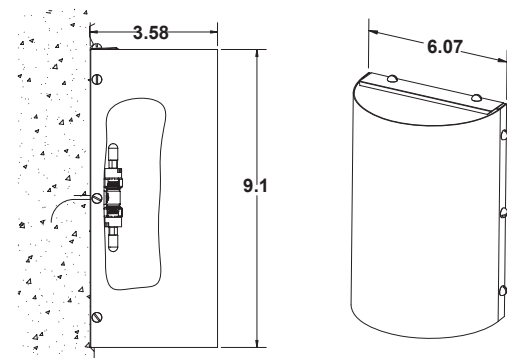

ORION 9: 12V & 24V Brass Wall Sconce Light

PROJECT:	
TYPE:	
CATALOG NUMBER:	
LAMP(S):	
NOTES:	

Example: ORO9-12-20 (Orion, 9" Tall, 20 Watt, 25' Wire Lead, Weathered Brass)

MODEL NAME	VOLTAGE	WATTAGE	WIRE LENGTH	FINISH	OPTIONS
OR09	12=12 Volt 24=24 Volt	20= 20W Xelogen NL= No Lamp	Leave blank for standard 25' length * 0= 3' wire lead * 50= 50' wire lead	leave blank for standard WB finish P= Standard powder coat finishes. List your desired color in the order comments area.	* 6P= Six Pack

NOTE: For additional painted finishes or six pack options contact our factory.

DIMENSIONS:

Powder Coated Finishes

Tucson Tan	TT
White	WH
Black	BK
Verde Green	VG
Titanium Knight	TK

Standard Finish

Weathered Brass	

FLEX™ Unique Lighting Systems® fixtures are available with LED lamps. Please specify the lamp code when ordering.

* Only available with the NL wattage option.

** This fixture is available in White with No Lamp at no upcharge with a seven day lead time.

Unique Lighting Systems® reserves the right to modify the design and/or construction of the fixture shown without further notification.

SPECIFICATIONS

Our Commitment

Unique Lighting Systems' highest commitment is to set the standard for manufacturing innovative and quality products. This commitment is evident through our detailed inspection processes and extensive field testing. From the initial design process of each product, to the final assembly of each custom-made individual part, our manufacturing process accomplishes the highest level of performance and durability carried through to final delivery to the end user. Durable construction and beautiful styling make Unique fixtures the ideal solution for any residential or commercial application. Unique Lighting™ already holds numerous product patents and we are constantly developing innovative ideas to help expand the lighting industry.

Materials

Crafted from cast brass.

Body

Fully stamped brass.

Lens

Comes with two shock resistant, tempered glass lenses. Frosted and clear supplied for your application.

Lamp

For use with two 20W max Astro-Brite lamps. **FLEX™** Series LED lamps are available in 1W or 2W T3 lamps. LED lamps are available in 3000K color temperatures. **FLEX™** Series LED lamps sold separately.

Electrical Requirements

A remote 12V or 24V transformer required, may be ordered separately from Unique Lighting Systems®. Voltage range for 12V halogen lamps is 10.8V to 12V. Voltage range for 24V halogen lamps is 21.6V to 24V. Voltage range for 12V **FLEX™** Series LED lamps is 10V-18V.

Socket

Specification grade, beryllium copper lamp holder. GU5.3 base.

Wiring

Exclusive UF Intelli-Flex wire with anti-moisture migration connections.

Mounting Hardware

Mounting hardware, screws and anchors.

Finish

Exclusive Weathered Brass finish is standard. Unique™ Lightings' Weathered Brass finish is a "living finish" and will naturally patina and change over time. Polyester powder coat finishes are also available (see chart above).

Warranty

The Odyssey Family of products from Unique Lighting Systems® carries a limited lifetime warranty against manufacturer's defects.

Manufacturing

Manufactured to ISO 9001-2008 Quality standard.

UL 2108:2004 R12.07
CSA C22.2.9.0-96 (R2006)