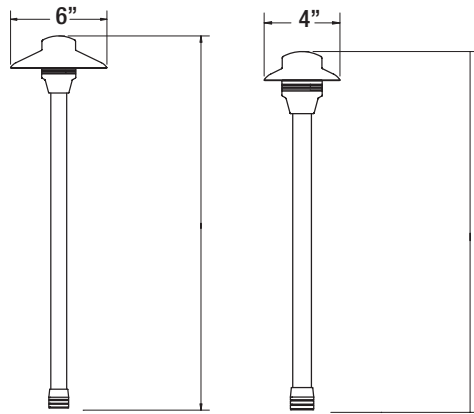

PRODUCT SPECIFICATIONS

PROJECT:	
MODEL #:	
LAMP(S):	
NOTES:	

L6= (Std.) 21" Overall height	L4= (Std.) 20.5" Overall height
L612= 15" Overall height	L412= 14.5" Overall height
L624= 27" Overall height	L424= 26.5" Overall height
L636= 39" Overall height	L436= 38.5" Overall height
L648= 51" Overall height	L448= 50.5" Overall height

Specifications:

- Solid brass construction
- Machined brass collar
- Thread-on machined brass collar
- Specification grade beryllium copper socket
- Premium grade direct burial cable
- Frosted borosilicate lens
- 2W max. LED lamp / 20W max. halogen
- Large Stabilizer mounting stake included
- Weathered brass finish standard
- 15 year warranty

Light Distribution Cones:

N/A

NOTE: Light cones are depicted without supplied lenses. Maximum wattage shown, for all other wattage options please refer to uniquelighting.com/beamspreads.

UL 2108:2004 R12.07
CSA C22.2.9.0-96 (R2006)