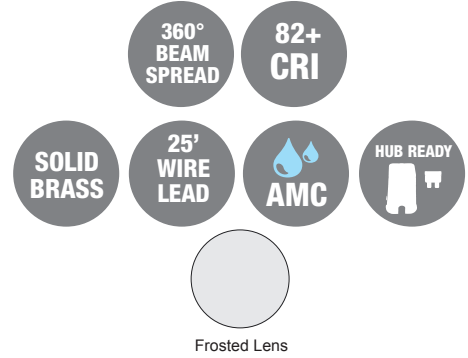

PRODUCT SPECIFICATIONS

PROJECT:	
MODEL #:	
LAMP(S):	
NOTES:	

L6= (Std.) 21" Overall height	L4= (Std.) 20.5" Overall height
L612= 15" Overall height	L412= 14.5" Overall height
L624= 27" Overall height	L424= 26.5" Overall height
L636= 39" Overall height	L436= 38.5" Overall height
L648= 51" Overall height	L448= 50.5" Overall height

Specifications:

- Solid brass construction
- Machined brass collar
- Thread-on machined brass collar
- Specification grade beryllium copper socket
- Premium grade direct burial cable
- Frosted borosilicate lens
- 2W max. LED lamp / 20W max. halogen
- Large Stabilizer mounting stake included
- Weathered brass finish standard
- 15 year warranty