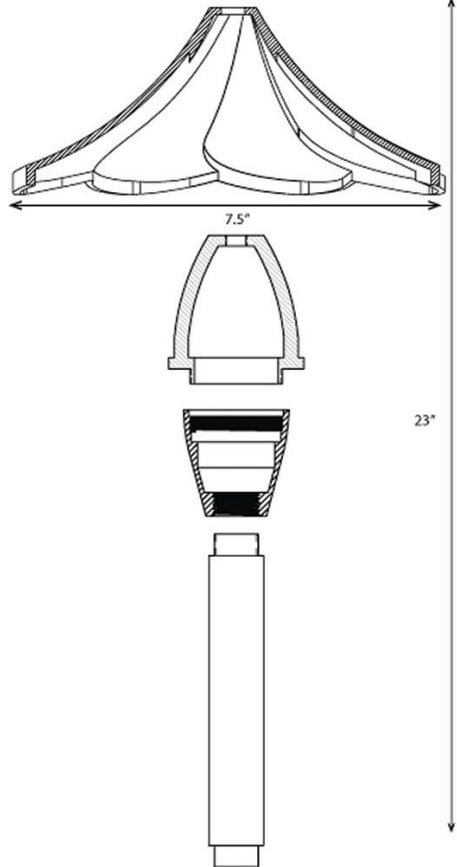

LV68

VALENCIA

FINISHES

TREE MOUNT OPTIONAL

6", 12", 18", 24" EXTENSIONS
PVC SPIKE GROUND STAKE

BULB
MAX WATTAGE
POWER
BULK BOX QUANTITY
HEIGHT
DEPTH
WIDTH

BI-PIN
10W
12V TRANSFORMER
6
23"
7.5"
7.5"

CONSTRUCTION
IP CODE
WEIGHT
BULK BOX WEIGHT
WIRING
WARRANTY
MOUNTING

DIE CAST BRASS
65
3.6 LBS
21.6 LBS
18" OF #18-2, SPT-1W LEADS
LIFETIME
PVC STAKE