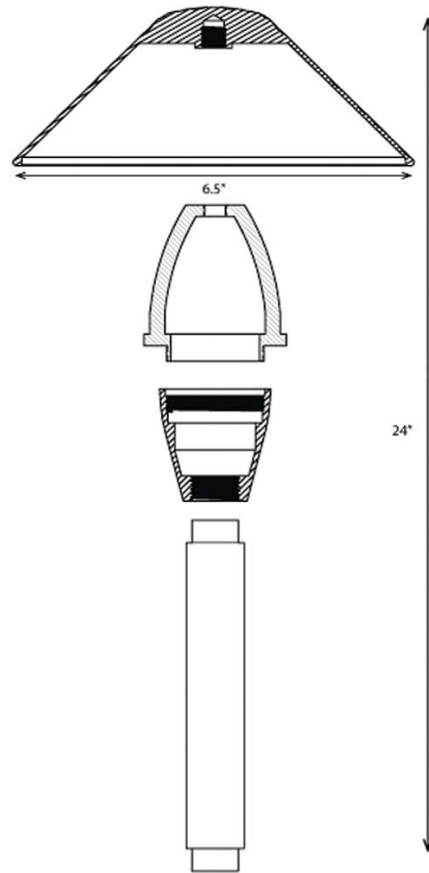

MONTEREY

LV67

FINISHES

TREE MOUNT OPTIONAL

6", 12", 18", 24"
EXTENSIONS

PVC SPIKE
GROUND STAKE

BULB
MAX WATTAGE
POWER
BULK BOX QUANTITY
HEIGHT
DEPTH
WIDTH

BI-PIN
10W
12V TRANSFORMER
6
24"
6.5"
6.5"

CONSTRUCTION
IP CODE
WEIGHT
BULK BOX WEIGHT
WIRING
WARRANTY
MOUNTING

DIE CAST BRASS
65
4 LBS
24 LBS
18" OF #18-2, SPT-1W LEADS
LIFETIME
PVC STAKE