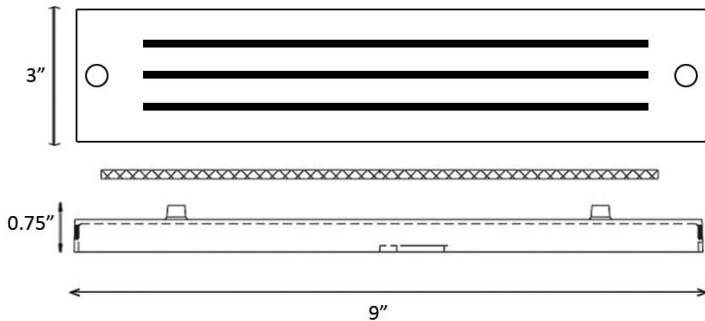

TAURUS

LV53S-LED

FINISHES

BUILT-IN LED

NO BOX NEEDED

LIGHT SOURCE	SMD5730	CONSTRUCTION	DIE CAST BRASS
COLOR TEMPERATURE	2700K	WIRING	18" OF #18-2, SPT-1W LEADS
LUMEN	500LM	IP CODE	65
CRI	>80	LIFESPAN	40,000 HOURS
EFFICIENCY	61LM/W	MOUNTING	HOLDER INCLUDED
POWER WATTAGE	6W	POWER	12V TRANSFORMER
INPUT VOLTAGE	AC 11-18V	WEIGHT	1.68 LB
POWER FACTOR <PE>	0.7	BULK BOX QUANTITY	20
BEAM SPREAD	120°	BULK BOX WEIGHT	33.51 LBS