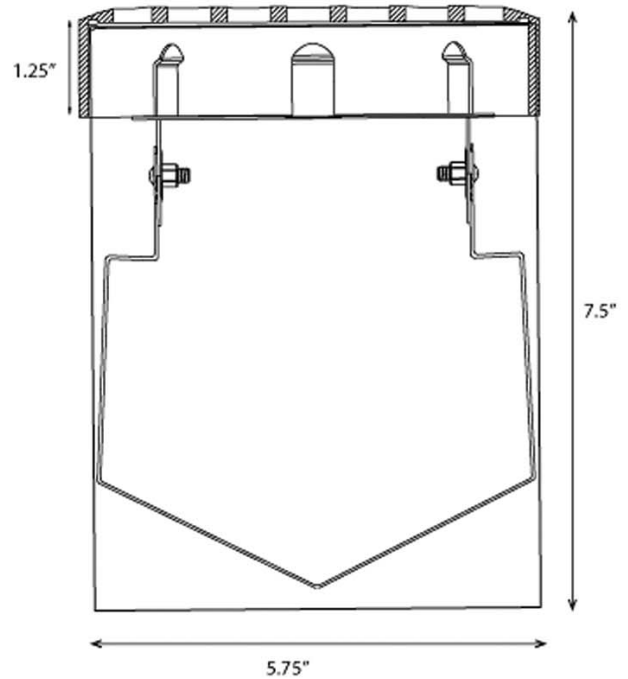

TROY

LV41

FINISHES

ADJUSTABLE LAMP BRACKET

BULB	PAR36	CONSTRUCTION	DIE CAST BRASS
MAX WATTAGE	35W	IP CODE	65
POWER	12V TRANSFORMER	WEIGHT	3.5 LBS
BULK BOX QUANTITY	4	BULK BOX WEIGHT	14 LBS
HEIGHT	7.5"	WIRING	18" OF #18-2, SPT-1W LEADS
DEPTH	5.75"	WARRANTY	LIFETIME
WIDTH	5.75"	HOUSING	BLACK PVC