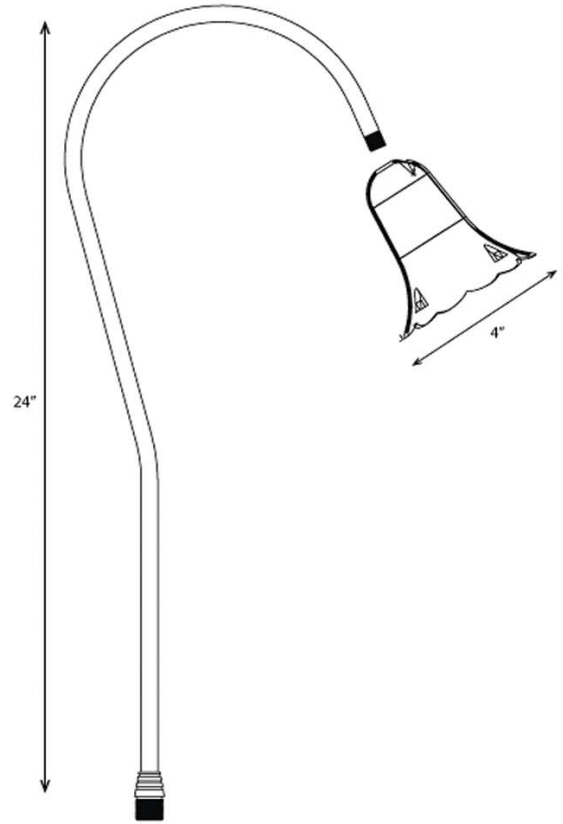

LV25

TAMPA

FINISHES

TREE MOUNT OPTIONAL

6", 12", 18", 24" EXTENSIONS
PVC SPIKE GROUND STAKE

BULB	SINGLE CONTACT BAYONET	CONSTRUCTION	DIE CAST BRASS
MAX WATTAGE	18W	IP CODE	65
POWER	12V TRANSFORMER	WEIGHT	1.98 LBS
BULK BOX QUANTITY	10	BULK BOX WEIGHT	19.84 LBS
HEIGHT	24"	WIRING	18" OF #18-2, SPT-1W LEADS
DEPTH	4"	WARRANTY	LIFETIME
WIDTH	4"	MOUNTING	PVC STAKE