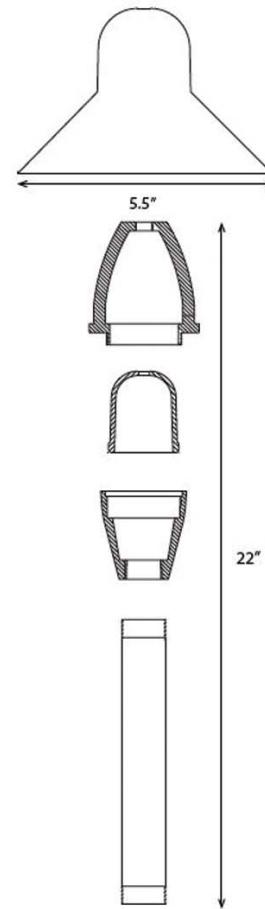

CHARLOTTE

LV24

FINISHES

TREE MOUNT OPTIONAL

6", 12", 18", 24"
EXTENSIONS

PVC SPIKE
GROUND STAKE

BULB
MAX WATTAGE
POWER
BULK BOX QUANTITY
HEIGHT
DEPTH
WIDTH

BI-PIN
10W
12V TRANSFORMER
5
22"
5.5"
5.5"

CONSTRUCTION
IP CODE
WEIGHT
BULK BOX WEIGHT
WIRING
WARRANTY
MOUNTING

DIE CAST BRASS
65
3.31 LBS
16.53 LBS
18" OF #18-2, SPT-1W LEADS
LIFETIME
PVC STAKE