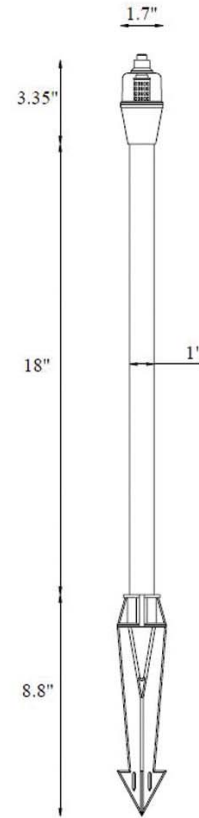

VELA

LV105AB-LED

FINISHES

TREE MOUNT
OPTIONAL

ABS SPIKE
GROUND STAKE

BUILT-IN LED

LIGHT SOURCE
COLOR TEMPERATURE
LUMEN
CRI
EFFICIENCY
POWER WATTAGE
INPUT VOLTAGE
POWER FACTOR <PE>
BEAM SPREAD

SMD3014
2700K
350LM
>80
72LM/W
AC 11-18V
0.7
360°

CONSTRUCTION
WIRING
IP CODE
LIFESPAN
MOUNTING
POWER
WEIGHT
BULK BOX QUANTITY
HAT WIDTH

DIE CAST BRASS
18" OF #18-2, SPT-1W LEADS
65
40,000 HOURS
ABS STAKE
12V TRANSFORMER
1 LB
20
6"