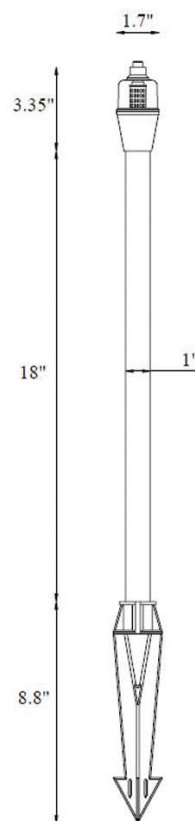

LIBRA

LV103AB-LED

FINISHES

TREE MOUNT
OPTIONAL

ABS SPIKE
GROUND STAKE

BUILT-IN LED

LIGHT SOURCE
COLOR TEMPERATURE
LUMEN
CRI
EFFICIENCY
POWER WATTAGE
INPUT VOLTAGE
POWER FACTOR <PE>
BEAM SPREAD

SMD3014
2700K
350LM
>80
72LM/W
AC 11-18V
0.7
360°

CONSTRUCTION
WIRING
IP CODE
LIFESPAN
MOUNTING
POWER
WEIGHT
BULK BOX QUANTITY
HAT WIDTH

DIE CAST BRASS
18" OF #18-2, SPT-1W LEADS
65
40,000 HOURS
ABS STAKE
12V TRANSFORMER
1 LB
20
8"