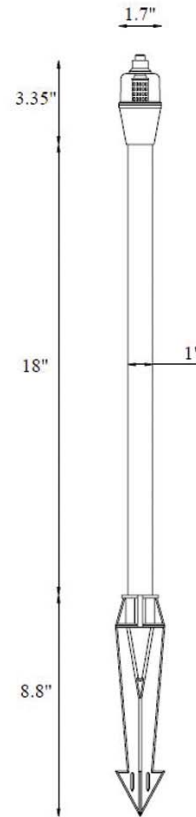

LV102AB-LED

PEGASUS

FINISHES

TREE MOUNT
OPTIONAL

ABS SPIKE
GROUND STAKE

BUILT-IN LED

LIGHT SOURCE

COLOR TEMPERATURE

LUMEN

CRI

EFFICIENCY

POWER WATTAGE

INPUT VOLTAGE

POWER FACTOR <PE>

BEAM SPREAD

SMD3014

2700K

350LM

>80

72LM/W

4.8W

AC 11-18V

0.7

360°

HAT WIDTH

DIE CAST BRASS

18" OF #18-2, SPT-1W LEADS

65

40,000 HOURS

ABS STAKE

12V TRANSFORMER

1 LB