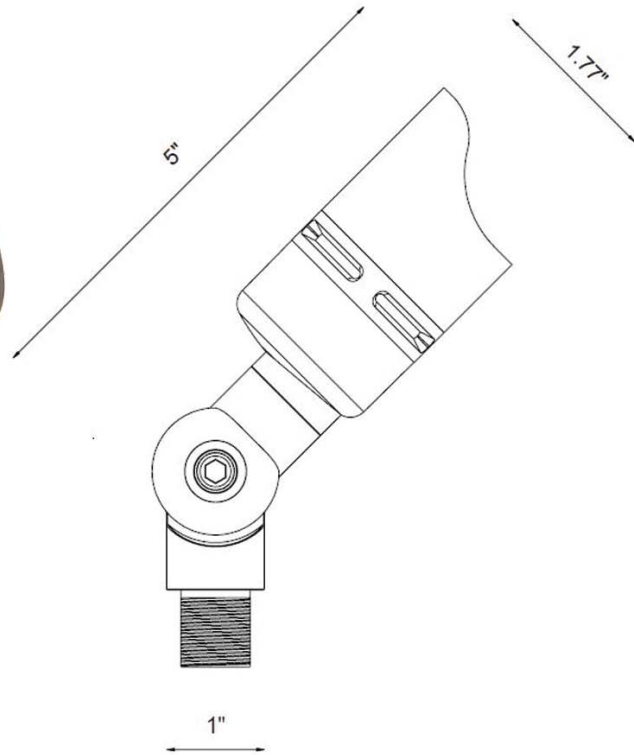

LV100AB-LED

LYRA

FINISHES

BUILT-IN LED

TREE MOUNT
OPTIONAL

RISERS
OPTIONAL

PVC
STAKE

LIGHT SOURCE
COLOR TEMPERATURE
LUMEN
CRI
EFFICIENCY
POWER WATTAGE
INPUT VOLTAGE
POWER FACTOR <PE>
BEAM SPREAD

CREE XBD
2700K
230LM
>80
65LM/W
3.5W
AC DC 11-18V
0.7
35, 60°

CONSTRUCTION
WIRING
IP CODE
LIFESPAN
MOUNTING
POWER
WEIGHT
BULK BOX QUANTITY
BULK BOX WEIGHT

DIE CAST BRASS
18" OF #18-2, SPT-1W LEADS
65
40,000 HOURS
PVC STAKE
12V TRANSFORMER
1.37 LBS
10
13.7 LBS