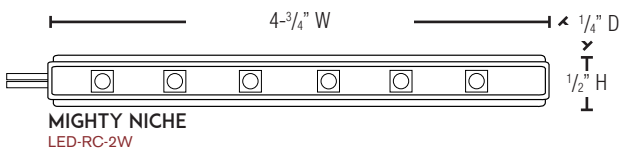

DIMENSIONS