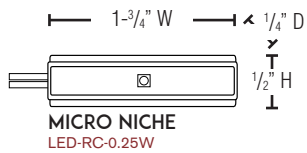

DIMENSIONS