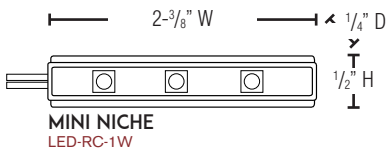

DIMENSIONS