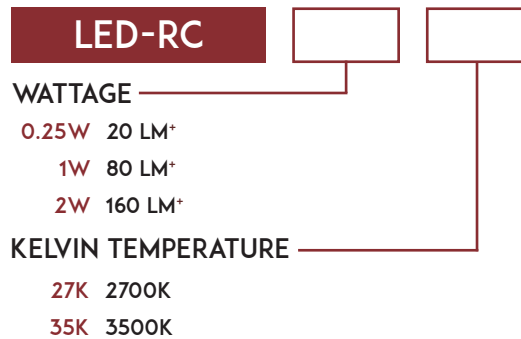

STEP 1

FIXTURE CONFIGURATION

*PRIMARY SIDE DIMMING: Requires LED magnetic low voltage (MLV) or LED electronic low voltage (ELV) dimmable transformer and compatible LED dimmer (MLV OR ELV) For more information see installation guidelines
+ Fully tested with Lutron Diva (DVLV-600P) dimmer and Lightcraft dimmable transformers

* Lumens calculated at 3500K
(-5% for 2700K)