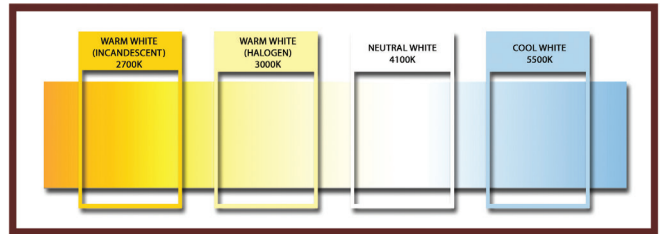

Lightcraft Outdoor's Premium LED MR8 lamps are optimized for outdoor use.

PROJECT	DATE
TYPE	CATALOG #

LED MR8 LAMPS PREMIUM SERIES

KEY FEATURES

- DESIGNED FOR OUTDOOR USE IN ENCLOSED FIXTURES
- DIMMABLE
- OPTIMIZED ESD (ELECTRO-STATIC DISCHARGE)
- ETL LISTED
- CE AND FCC COMPLIANT
- 3 YEAR LIMITED WARRANTY

PRODUCT SPECIFICATIONS

DIMENSIONS	1- ³ / ₁₆ " L X 1" W
BASE	MR8
CHIPSET	CREE
VOLTAGE	12V AC/DC
DIMMABLE	YES*

STEP 1

LED LAMP CONFIGURATION

KELVIN COLOR OPTIONS

Requires LED magnetic low voltage (MLV) dimmable transformer and compatible LED dimmer (MLV).

For more information see installation guidelines.

+ Fully tested with Lutron Diva (DVLV-600P) dimmer and Lightcraft dimmable transformers

+ Lumens calculated at 3000K
(-5% for 2700K)

Revised 08/18