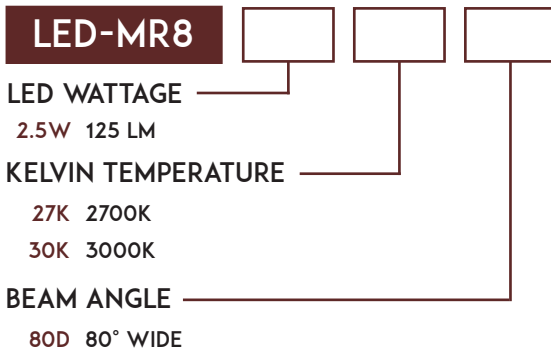

Lightcraft Outdoor's Premium LED MR8 lamps are optimized for outdoor use.

PROJECT	DATE
TYPE	CATALOG #

LED MR8 LAMPS PREMIUM SERIES

KEY FEATURES

- DESIGNED FOR OUTDOOR USE IN ENCLOSED FIXTURES
- DIMMABLE
- OPTIMIZED ESD (ELECTRO-STATIC DISCHARGE)
- ETL LISTED
- CE AND FCC COMPLIANT
- 3 YEAR LIMITED WARRANTY

PRODUCT SPECIFICATIONS

DIMENSIONS	1- ³ / ₁₆ " L X 1" W
BASE	MR8
CHIPSET	CREE
VOLTAGE	12V AC/DC
DIMMABLE	YES*

STEP 1

LED LAMP CONFIGURATION

KELVIN COLOR OPTIONS

Requires LED magnetic low voltage (MLV) dimmable transformer and compatible LED dimmer (MLV).

For more information see installation guidelines.

+ Fully tested with Lutron Diva (DVLV-600P) dimmer and Lightcraft dimmable transformers

+ Lumens calculated at 3000K
(-5% for 2700K)

Revised 08/18