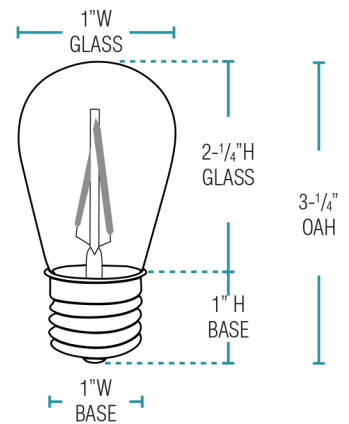

PROJECT	DATE
TYPE	CATALOG #

S14 LAMPS (OUTDOOR/INDOOR RATED)

Lightcraft Outdoor's LED Filament Collection offers a dimmable 1W vintage style filament LED with an antique 2400K warm white light output. Available in 12VAC to easily integrate with your low voltage landscape lighting system. Also available in 120VAC.

12V FILAMENT LED

LED-BK-S14-1-12-FIL

WATTAGE	1W
KELVIN	2400K
LUMENS	45
DIMMABLE	YES*
VOLTAGE	11V AC - 13V AC
BASE	MEDIUM (E26)

120V FILAMENT LED

LED-BK-S14-1-120-FIL

WATTAGE	1W
KELVIN	2400K
LUMENS	100
DIMMABLE	YES*
VOLTAGE	120V AC
BASE	MEDIUM (E26)

S14 LAMP DIMENSIONS

Dimensions for all S14 lamps on this page.

The Standard LED lamps offer a softer light output in 2700K warm white. Available in 12VAC which easily integrates with your low voltage landscape lighting system. Also available in 120VAC.