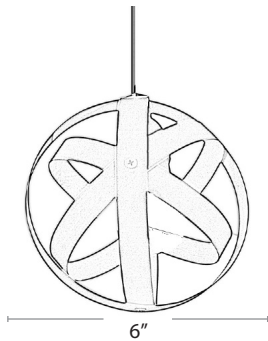

## PRODUCT SPECIFICATION

DIMENSIONS	6" DIA.
MATERIAL/COLOR	SOLID BRASS NATURAL BRONZE FINISH
VOLTAGE / SOCKET	12V MEDIUM BASE
CORD	11 FT. BLACK CORD (16-2 GAUGE)
MOUNTING	CORD HUNG / ZIP TIES
12V CONTROL ACCESSORIES	12V IN LINE DIMMER MODEL # LED-DIM-12V
INCLUDED LAMP	12V 1W E26 FILAMENT STYLE