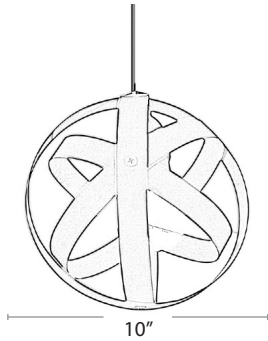

## PRODUCT SPECIFICATION

DIMENSIONS	10" DIA.
MATERIAL/COLOR	SOLID BRASS NATURAL BRONZE FINISH
VOLTAGE / SOCKET	12V MEDIUM BASE
CORD	11 FT. BLACK CORD (16-2 GAUGE)
MOUNTING	CORD HUNG / ZIP TIES
12V CONTROL ACCESSORIES	12V IN LINE DIMMER MODEL # LED-DIM-12V
INCLUDED LAMP	12V 1W E26 FILAMENT STYLE