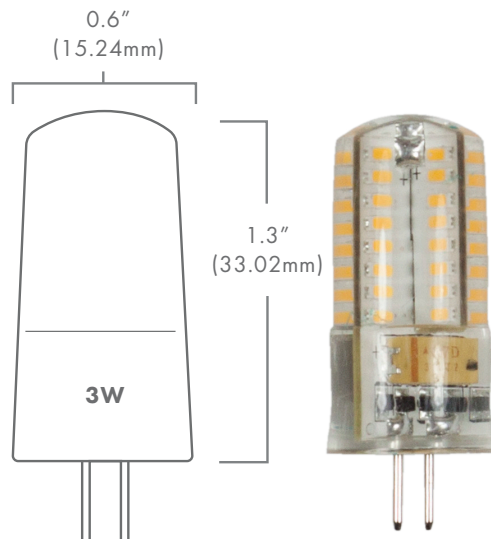

## DESCRIPTION:

The Brilliance LED G-4 Ecostar is a sub-compact LED that utilizes a multi-directional beam pattern. The G-4 Ecostar is energy efficient and water resistant. Designed specifically for landscape retrofit, ideal for pathway lighting fixtures, and step lights. Best suited for budget-conscious landscape lighting projects.

## FEATURES:

- Budget Conscious
- High CRI
- Dimmable with most magnetic transformers & the Brilliance LED Dimmer

PART NUMBER: BRI G4 ECO XX XXXX

Wattage	2 or 3
Lumens	150 or 240
Beam Spread	multi-directional
Kelvin Temperature	2700, 3000
Operating Range	8-14 VAC
Replaces	10 or 20 Watt
CRI	95
IP	65
Chipset	Epistar
Lamp Life (hours)	25,000
Warranty (years)	3