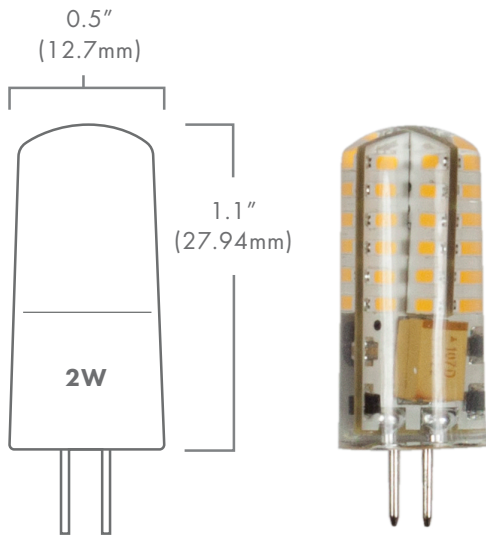

## DESCRIPTION:

The Brilliance LED G-4 Ecostar is a sub-compact LED that utilizes a multi-directional beam pattern. The G-4 Ecostar is energy efficient and water resistant. Designed specifically for landscape retrofit, ideal for pathway lighting fixtures, and step lights. Best suited for budget-conscious landscape lighting projects.

## FEATURES:

- Budget Conscious
- High CRI
- Dimmable with most magnetic transformers & the Brilliance LED Dimmer

PART NUMBER: BRI G4 ECO XX XXXX

Wattage	2 or 3
Lumens	150 or 240
Beam Spread	multi-directional
Kelvin Temperature	2700, 3000
Operating Range	8-14 VAC
Replaces	10 or 20 Watt
CRI	95
IP	65
Chipset	Epistar
Lamp Life (hours)	25,000
Warranty (years)	3