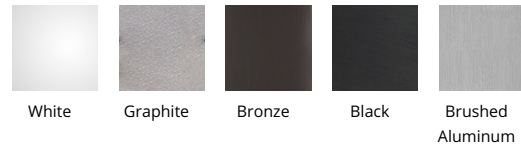

Example: **FM-W2612-AL**

DESCRIPTION

An expansion of our popular Tube collection, this flush mount version of the Tube is constructed from a die-cast aluminum and is available in a variety of finishes. Packed with rigorous energy-efficiency features, in addition to the ETL & cETL IP65 Wet Location listings, this powerhouse is the perfect option for both indoor and outdoor applications.

FEATURES

- Title 24 may not be available for all finishes, check for availability
- Driver concealed within the fixture
- 5 year warranty

SPECIFICATIONS

Construction:	Die-cast Aluminum
Power:	30W
Input:	120-277V, 50/60Hz
Dimming:	ELV: 100-10% , 0-10V: 100-5%
Light Source:	Integrated LED
Rated Life:	70000 Hours
Mounting:	Mounts directly to junction box, Can be mounted on ceiling or wall in all orientations
Finish:	Brushed Aluminum with Clear Powder Coat: Brushed Aluminum, Brushed Aluminum with Clear Powder Coat: Black, Brushed Aluminum with Clear Powder Coat: Bronze, Brushed Aluminum with Clear Powder Coat: Graphite, Brushed Aluminum with Clear Powder Coat: White
Operating Temp:	-40°F to 122°F (-40°C to 50°C)
Standards:	ETL, cETL, Wet Location Listed, IP65, ADA

FINISHES:

LINE DRAWING: