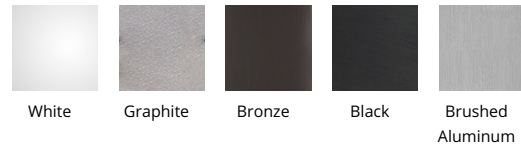

Example: **FM-W2605-AL**

DESCRIPTION

Sleek and stylish. Tube is offered in round and cylindrical profiles for various applications and design themes. Crafted of die-cast aluminum with an etched glass diffuser for broadbased or focused illumination in baths, closets and other rooms, as well as outdoor locations, in residential and commercial spaces. Mounts to walls or ceilings. Five handsome finishes.

FEATURES

- Title 24 may not be available for all finishes, check for availability
- Driver concealed within the fixture
- 5 year warranty

SPECIFICATIONS

Construction:	Die-cast Aluminum
Power:	16W
Input:	120-277V, 50/60Hz
Dimming:	ELV: 100-10%
Light Source:	Integrated LED
Rated Life:	70000 Hours
Mounting:	Mounts directly to junction box, Can be mounted on ceiling or wall in all orientations
Finish:	Brushed Aluminum with Clear Powder Coat:Brushed Aluminum, Brushed Aluminum with Clear Powder Coat::Black, Brushed Aluminum with Clear Powder Coat::Bronze, Brushed Aluminum with Clear Powder Coat:::Graphite, Brushed Aluminum with Clear Powder Coat:::White
Operating Temp:	-40°F to 122°F (-40°C to 50°C)
Standards:	ETL, cETL, Wet Location Listed, IP65, Title 24 JA8 Compliant

FINISHES:

LINE DRAWING: