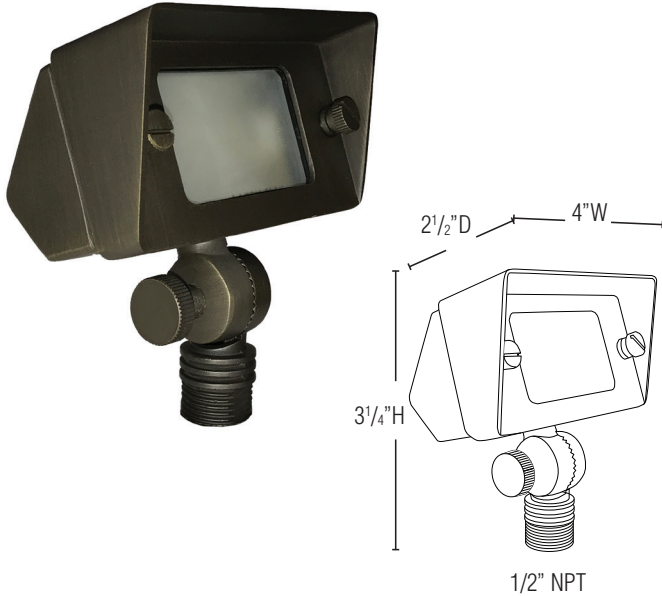

### FL-114B

#### PRODUCT SPECIFICATIONS

MATERIAL	SOLID BRASS
FINISH	NATURAL BRONZE
LENS	FROST AND CLEAR INCLUDED
SOCKET	BI-PIN
LAMP	T3/G4
VOLTAGE	12V
LIGHT SPREAD	4 X 8 FT AVG
LEAD WIRE	3 FT