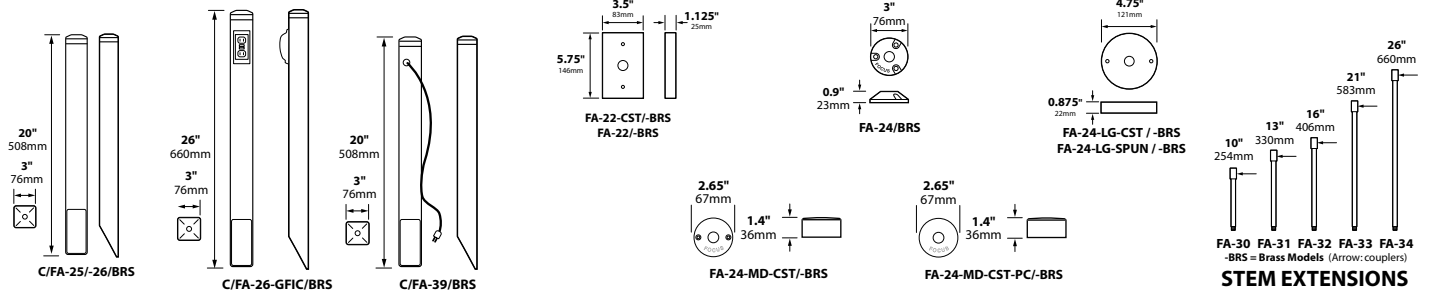

T5HO FLUORESCENT LIGHTS FFL-24, FFL-39, FFL-54 SERIES

TYPE

MOUNTING ACCESSORIES