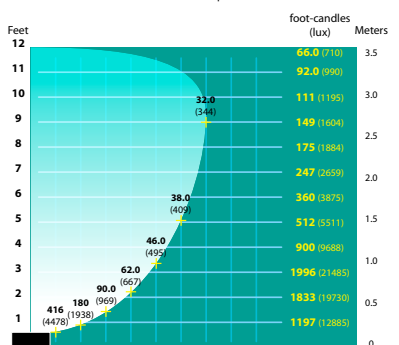

LIGHT DISTRIBUTIONS AND PHOTOMETRICS

Black Texture (Standard)	Antique Verde	Bronze Texture	Camel	White Texture	Hunter Texture	Rust	Weathered Iron	Weathered Brown	Stucco	Rubbed Verde	Chrome Powder	Acid Rust	Acid Verde	Black Acid Treatment
-BLT	-ATV	-BRT	-CAM	-WTX	-HTX	-RST	-WIR	-WBR	-STU	-RBV	-CPR	-BAR/CAR	-BAV/CAV	-BAT