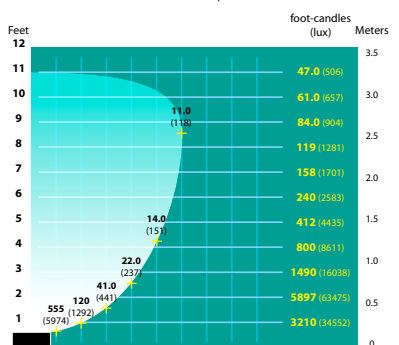

LIGHT DISTRIBUTIONS AND PHOTOMETRICS

Black Texture (Standard)	Antique Verde	Bronze Texture	Camel	White Texture	Hunter Texture	Rust	Weathered Iron	Weathered Brown	Stucco	Rubbed Verde	Chrome Powder	Acid Rust	Acid Verde	Black Acid Treatment
-BLT	-ATV	-BRT	-CAM	-WTX	-HTX	-RST	-WIR	-WBR	-STU	-RBV	-CPR	-BAR/CAR	-BAV/CAV	-BAT