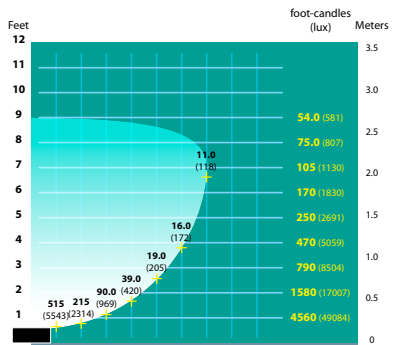

LIGHT DISTRIBUTIONS AND PHOTOMETRICS

Black Texture (Standard)	Antique Verde	Bronze Texture	Camel	White Texture	Hunter Texture	Rust	Weathered Iron	Weathered Brown	Stucco	Rubbed Verde	Chrome Powder	Acid Rust	Acid Verde	Black Acid Treatment
-BLT	-ATV	-BRT	-CAM	-WTX	-HTX	-RST	-WIR	-WBR	-STU	-RBV	-CPR	-BAR/CAR	-BAV/CAV	-BAT