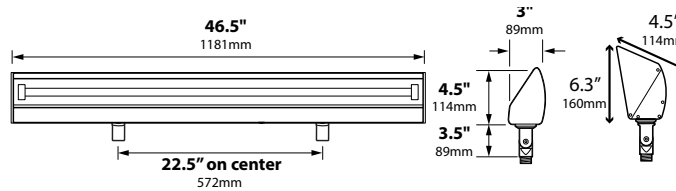

54w T5HO

BEAM/GLARE CONTROL ACCESSORIES

- **FA-06-24** 24" long, 1/4" Mini Hex Cell Louver for FFL-24
- **FA-06-35** 35" long, 1/4" Mini Hex Cell Louver for FFL-39
- **FA-06-47** 47" long, 1/4" Mini Hex Cell Louver for FFL-54

- **FA-69-24** Aluminum Hood Extension for FFL-24
- **FA-69-39** Aluminum Hood Extension for FFL-39
- **FA-69-54** Aluminum Hood Extension for FFL-54

-HE Add to catalog number for factory installed Hood Extension

JOB INFORMATION

Type: _____ Date: _____

Job Name: _____

Cat. No.: _____

Lamp(s): _____

Specifier: _____

Contractor: _____

Notes: _____

FOCUS INDUSTRIES INC.
25301 COMMERCENTRE DRIVE
LAKE FOREST, CA 92630

www.focusindustries.com
sales@focusindustries.com
(949) 830-1350 • FAX (949) 830-3390

Black Texture (Standard)	Antique Verde	Bronze Texture	Camel	White Texture	Hunter Texture	Rust	Weathered Iron	Weathered Brown	Stucco	Rubbed Verde	Chrome Powder	Acid Rust	Acid Verde	Black Acid Treatment
-BLT	-ATV	-BRT	-CAM	-WTX	-HTX	-RST	-WIR	-WBR	-STU	-RBV	-CPR	-BAR/CAR	-BAV/CAV	-BAT