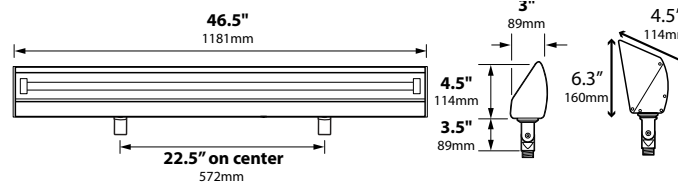

54w T5HO

BEAM/GLARE CONTROL ACCESSORIES

- **FA-06-24** 24" long, 1/4" Mini Hex Cell Louver for FFL-24
- **FA-06-35** 35" long, 1/4" Mini Hex Cell Louver for FFL-39
- **FA-06-47** 47" long, 1/4" Mini Hex Cell Louver for FFL-54

- **FA-69-24** Aluminum Hood Extension for FFL-24
- **FA-69-39** Aluminum Hood Extension for FFL-39
- **FA-69-54** Aluminum Hood Extension for FFL-54

-HE Add to catalog number for factory installed Hood Extension

JOB INFORMATION

Type: _____ Date: _____

Job Name: _____

Cat. No.: _____

Lamp(s): _____

Specifier: _____

Contractor: _____

Notes: _____

FOCUS INDUSTRIES INC.
25301 COMMERCENTRE DRIVE
LAKE FOREST, CA 92630

www.focusindustries.com
sales@focusindustries.com
(949) 830-1350 • FAX (949) 830-3390

Black Texture (Standard)	Antique Verde	Bronze Texture	Camel	White Texture	Hunter Texture	Rust	Weathered Iron	Weathered Brown	Stucco	Rubbed Verde	Chrome Powder	Acid Rust	Acid Verde	Black Acid Treatment
-BLT	-ATV	-BRT	-CAM	-WTX	-HTX	-RST	-WIR	-WBR	-STU	-RBV	-CPR	-BAR/CAR	-BAV/CAV	-BAT