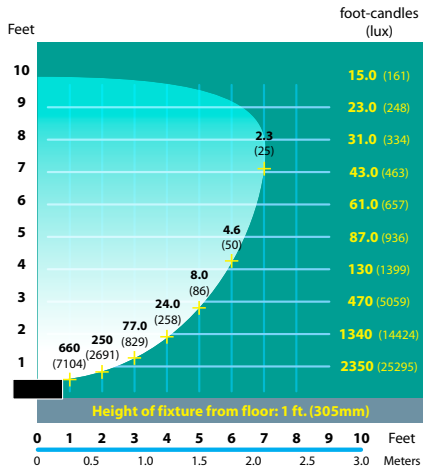

COMPACT FLUORESCENT LIGHTS FFL-26 SERIES

TYPE

LIGHT DISTRIBUTIONS AND PHOTOMETRICS

FFL-26 Half Spread Photometrics

FFL-26 Half Spread Photometrics

FFL-26 Half Spread Photometrics

FFL-26-HE Half Spread Photometrics