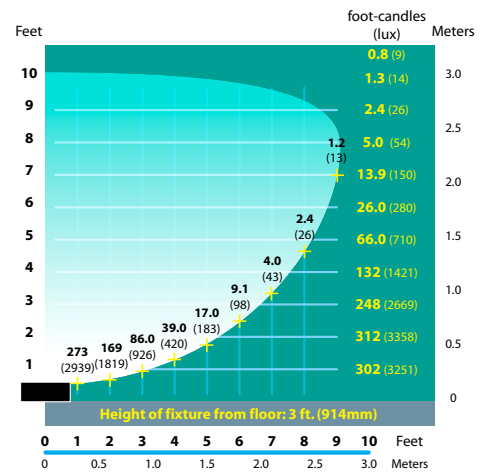

FFL-26-HE Half Spread Photometrics

Black Texture (Standard)	Antique Verde	Bronze Texture	Camel	White Texture	Hunter Texture	Rust	Weathered Iron	Weathered Brown	Stucco	Rubbed Verde	Chrome Powder	Terra Cotta	Acid Rust	Acid Verde	Black Acid Treatment
-BLT	-ATV	-BRT	-CAM	-WTX	-HTX	-RST	-WIR	-WBR	-STU	-RBV	-CPR	-TRC	-BAR/CAR	-BAV/CAV	-BAT