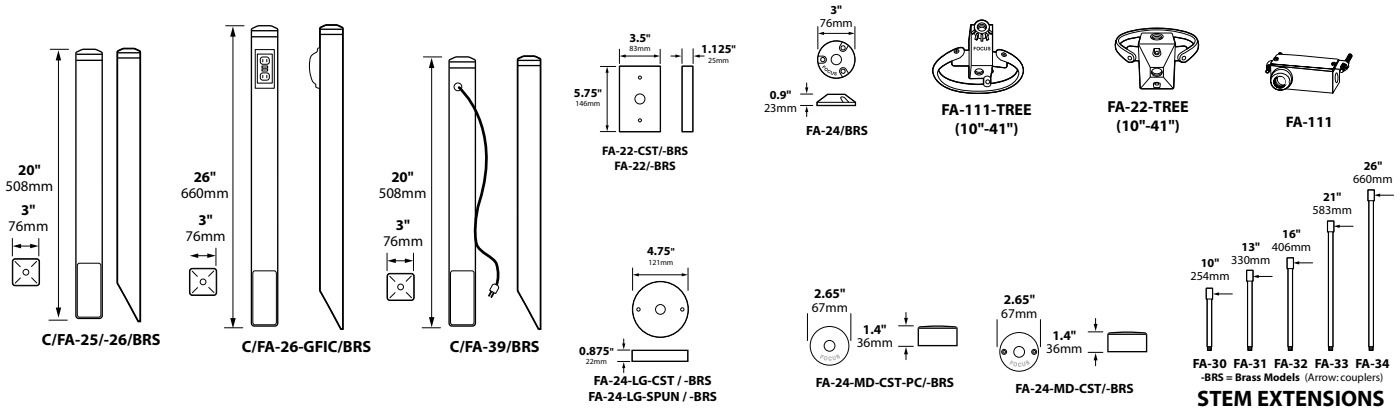

LAMP SUPPLIED: 2 x 13w CFL T4 single tube, 4100K, 10,000 hour (26w max)

SOCKET: 2 x GX23 2-pin

WIRING: Standard 120v Black, White and Ground

MOUNTING: None supplied. See Mounting Accessories below for options

FINISH: Black texture polyester powder coat. Optional finishes available

ORDERING INFORMATION

CATALOG NO.	DESCRIPTION	LAMP	SHIP WEIGHT
FFL-26-120V-BLT	Aluminum Floodlight	2 x 13w, 4100K CFL	3.0 lbs.
FFL-26HE-120V-BLT	Aluminum Floodlight, hood extension	2 x 13w, 4100K CFL	3.0 lbs.

FFL-26-BLT
mounted on
FA-26-BLT

IP44

CE

MOUNTING ACCESSORIES

BEAM/GLARE CONTROL ACCESSORIES

- FA-06-26** 1/4" Mini Hex Cell Louver
- FA-09-26-BLUE** Blue Plastic Gel
- FA-09-9, 13-GREEN** Green Plastic Gel