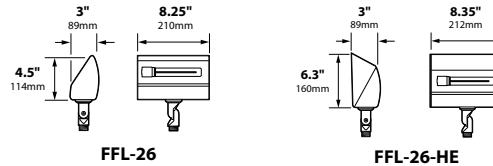

FFL-26-BLT
mounted on
FA-26-BLT

IP44

CE

MOUNTING ACCESSORIES