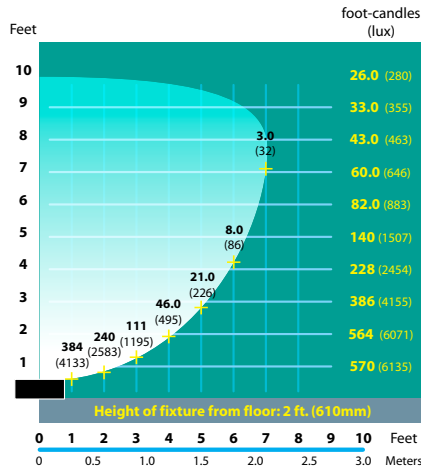

COMPACT FLUORESCENT LIGHTS FFL-26 SERIES

TYPE

LIGHT DISTRIBUTIONS AND PHOTOMETRICS

FFL-26 Half Spread Photometrics

FFL-26 Half Spread Photometrics

FFL-26 Half Spread Photometrics

FFL-26-HE Half Spread Photometrics