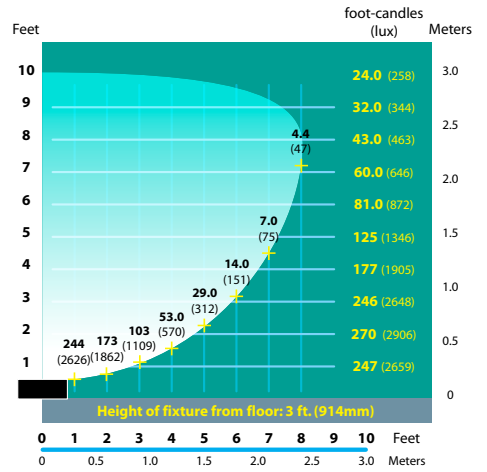

COMPACT FLUORESCENT LIGHTS FFL-26 SERIES

TYPE

LIGHT DISTRIBUTIONS AND PHOTOMETRICS

FFL-26 Half Spread Photometrics

FFL-26 Half Spread Photometrics

FFL-26 Half Spread Photometrics

FFL-26-HE Half Spread Photometrics