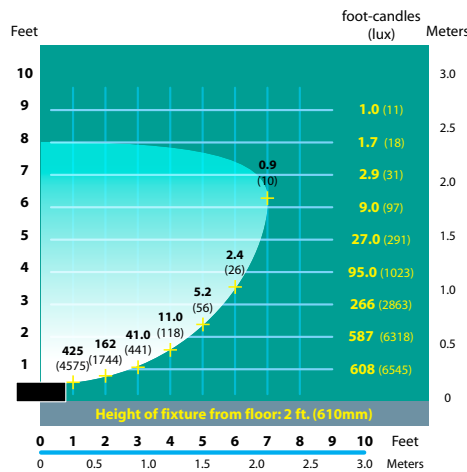

COMPACT FLUORESCENT LIGHTS FFL-26 SERIES

TYPE

LIGHT DISTRIBUTIONS AND PHOTOMETRICS

FFL-26 Half Spread Photometrics

FFL-26 Half Spread Photometrics

FFL-26 Half Spread Photometrics

FFL-26-HE Half Spread Photometrics