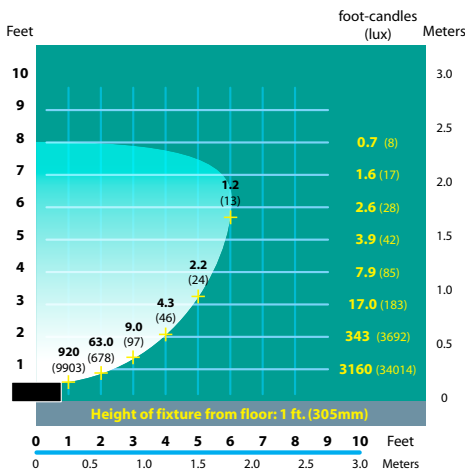

COMPACT FLUORESCENT LIGHTS FFL-26 SERIES

TYPE

LIGHT DISTRIBUTIONS AND PHOTOMETRICS

FFL-26 Half Spread Photometrics

FFL-26 Half Spread Photometrics

FFL-26 Half Spread Photometrics

FFL-26-HE Half Spread Photometrics