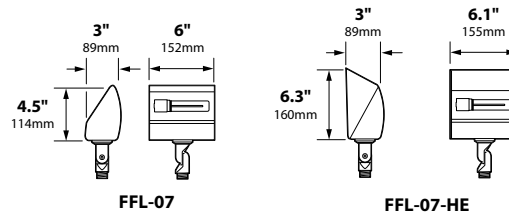

IP44

ORDERING INFORMATION

CATALOG NO.	DESCRIPTION	LAMP	SHIP WEIGHT
FFL-07-BLT	Aluminum Floodlight	7w, 4100°K CFL	2.0 lbs.
FFL-07HE-BLT	Aluminum Floodlight, hood extension	7w, 4100°K CFL	2.0 lbs.

MOUNTING ACCESSORIES