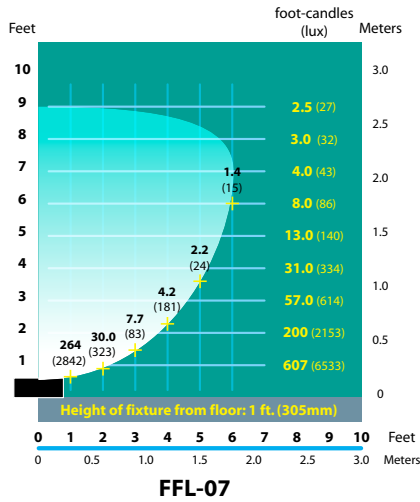

COMPACT FLUORESCENT LIGHTS FFL-07 SERIES

TYPE

LIGHT DISTRIBUTIONS AND PHOTOMETRICS

FFL-07

Black Texture (Standard)	Antique Verde	Bronze Texture	Camel	White Texture	Hunter Texture	Rust	Weathered Iron	Weathered Brown	Stucco	Rubbed Verde	Chrome Powder	Acid Rust	Acid Verde	Black Acid Treatment
-BLT	-ATV	-BRT	-CAM	-WTX	-HTX	-RST	-WIR	-WBR	-STU	-RBV	-CPR	-BAR/CAR	-BAV/CAV	-BAT