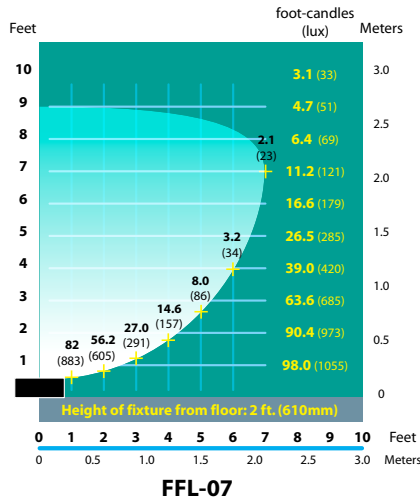

COMPACT FLUORESCENT LIGHTS FFL-07 SERIES

TYPE

LIGHT DISTRIBUTIONS AND PHOTOMETRICS

FFL-07

Black Texture (Standard)	Antique Verde	Bronze Texture	Camel	White Texture	Hunter Texture	Rust	Weathered Iron	Weathered Brown	Stucco	Rubbed Verde	Chrome Powder	Acid Rust	Acid Verde	Black Acid Treatment
-BLT	-ATV	-BRT	-CAM	-WTX	-HTX	-RST	-WIR	-WBR	-STU	-RBV	-CPR	-BAR/CAR	-BAV/CAV	-BAT