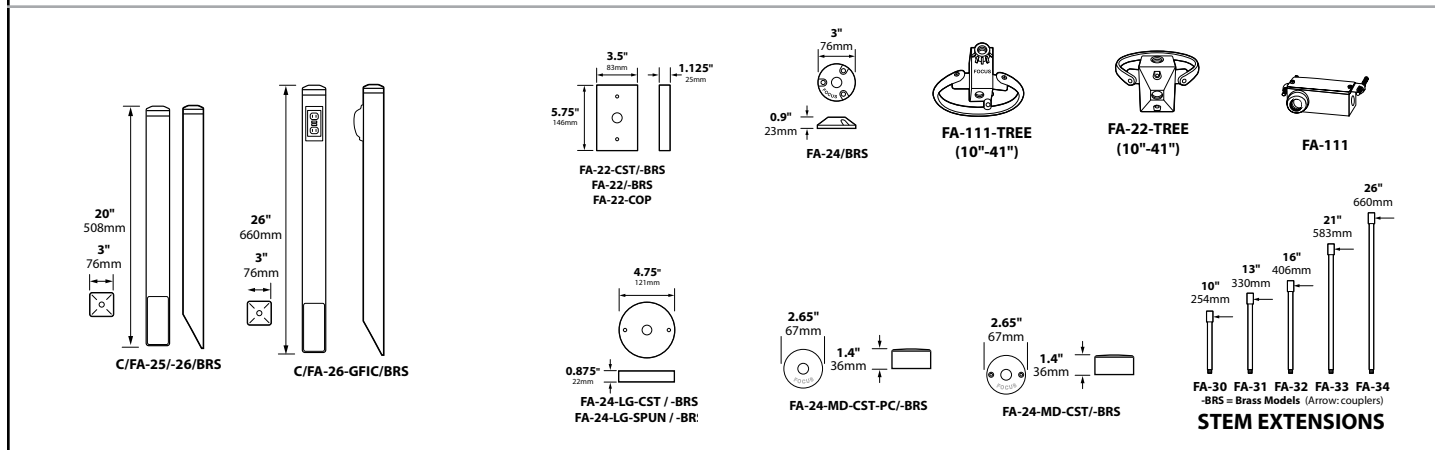

IP44

ORDERING INFORMATION

CATALOG NO.	DESCRIPTION	LAMP	SHIP WEIGHT
FFL-07-BLT	Aluminum Floodlight	7w, 4100°K CFL	2.0 lbs.
FFL-07HE-BLT	Aluminum Floodlight, hood extension	7w, 4100°K CFL	2.0 lbs.

MOUNTING ACCESSORIES