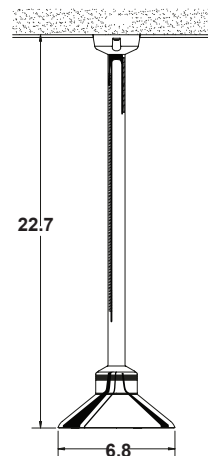

ENVOY: 12V & 24V Brass Down Light

PROJECT:	
TYPE:	
CATALOG NUMBER:	
LAMP(S):	
NOTES:	

FIXTURE ORDERING INFORMATION

Example: ENVO-12-20 (Envoy, 12 Volt, 20 Watt, 25' Wire Lead, Weathered Brass)

MODEL NAME	VOLTAGE	WATTAGE	WIRE LENGTH	FINISH	OPTIONS
ENVO	12=12 Volt 24=24 Volt	L1= LED, 1W, 3000K L2= LED, 2W, 3000K 20= 20W Xelogen NL= No Lamp	Leave blank for standard 25' length * 0= 3' wire lead * 50= 50' wire lead	leave blank for standard WB finish P= Standard powder coat finishes. List your desired color in the order comments area.	* 6P= Six Pack

NOTE: Pre-lamped LED fixtures are NOT available with 24V lamps. LED fixtures are available ONLY with a 25' wire lead. For additional painted finishes or six pack options contact our factory.

Powder Coated Finishes

Tucson Tan	TT
White	WH
Black	BK
Verde Green	VG
Titanium Knight	TK

Standard Finish

Weathered Brass	WB

DIMENSIONS:

FLEX™ Unique Lighting Systems® fixtures are available with LED lamps. Please specify the lamp code when ordering.

* Only available with the NL wattage option.

Unique Lighting Systems® reserves the right to modify the design and/or construction of the fixture shown without further notification.

SPECIFICATIONS

Our Commitment

Unique Lighting Systems' highest commitment is to set the standard for manufacturing innovative and quality products. This commitment is evident through our detailed inspection processes and extensive field testing. From the initial design process of each product, to the final assembly of each custom-made individual part, our manufacturing process accomplishes the highest level of performance and durability carried through to final delivery to the end user. Durable construction and beautiful styling make Unique fixtures the ideal solution for any residential or commercial application. Unique Lighting™ already holds numerous product patents and we are constantly developing innovative ideas to help expand the lighting industry.

Materials

Crafted from cast and machined brass.

Body

Crafted from brass. Unibody design provides enclosed, water-proof wireway. High temperature, silicone o-ring provides water-tight seal.

Shade

Solid brass stamped shade with reflective white powder coat interior.

Lens

Tempered frosted lens.

Lamp

For use with a Xelogen Astro-Brite lamp up to 20W. **FLEX™** Series LED lamps are available in 1W or 2W T3 lamps. LED lamps are available in 3000K color temperatures.

Electrical Requirements

A remote 12V or 24V transformer required, may be ordered separately from Unique Lighting Systems®. Voltage range for 12V halogen lamps is 10.8V to 12V. Voltage range for 24V halogen lamps is 21.6V to 24V. Voltage range for 12V **FLEX™** Series LED lamps is 10V-18V.

Socket

Specification grade, beryllium copper lamp holder. GU5.3 base.

Wiring

Exclusive UF Intelli-Flex wire with anti-moisture migration connections.

Mounting Hardware

Cast brass sphere base included.

Finish

Exclusive Weathered Brass finish is standard. Unique™ Lightings' Weathered Brass finish is a "living finish" and will naturally patina and change over time. Polyester powder coat finishes are also available (see chart above).

Warranty

The Signature Series Family of products from Unique Lighting Systems® carries a limited lifetime warranty against manufacturer's defects.

Manufacturing

Manufactured to ISO 9001-2008 Quality standard.

c us

UL 2108:2004 R12.07

CSA C22.2.9.0-96 (R2006)