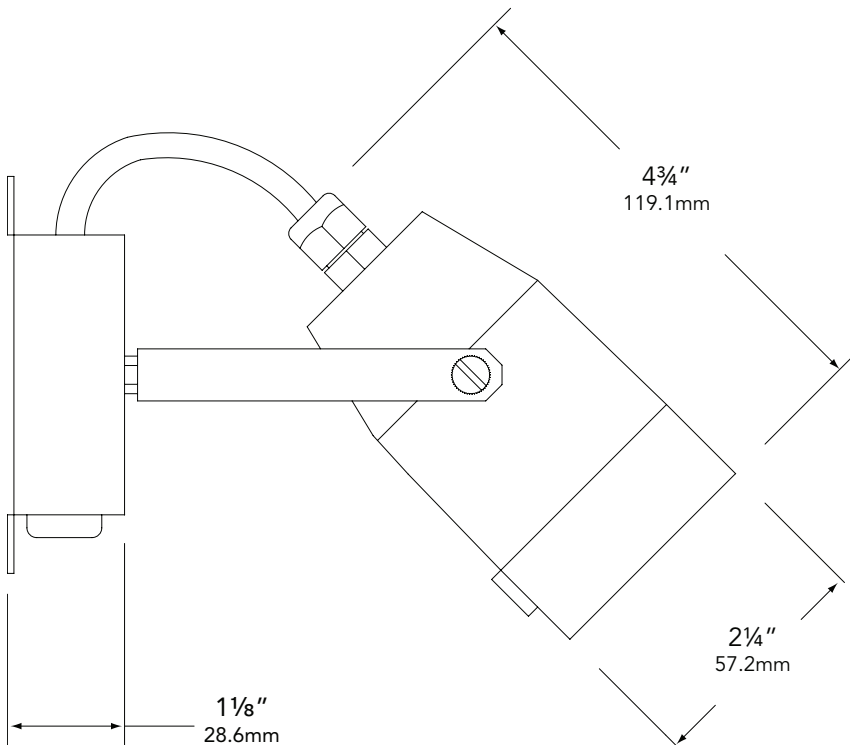

FINISH:

Polyester powder-coat finish available in Black, Verde, Architectural Brick, Architectural Bronze, Light Bronze, Dark Bronze, Granite, Pewter, Terracotta, Rust, Hunter Green, Mocha, Weathered Bronze, Weathered Iron, and White.

SOCKET/LAMP HOLDER:

Top grade ceramic socket with nickel contacts, stainless steel springs, and Teflon-jacketed wire leads.

LENS:

Clear, tempered, shock and heat-resistant, soda-lime glass lens. Optical effect lenses are available; see accessories column on fixture ordering information chart.

LAMP TYPE:

MR-16 Halogen – 35W maximum. LN-20 BAB (20W) Standard.

MOUNTING:

Adjustable bracket and J-box included.

FASTENERS:

All fasteners are stainless steel.

WIRING:

Prewired with a three-foot pigtail of 18-2 direct-burial cable and underground connectors for a secure connection to the supply cable.

CERTIFICATION:

UL Listed to U.S. and Canadian safety standards for low voltage landscape luminaires (UL 1838). The maximum wattages allowed by Underwriters Laboratories (UL) for the U.S. and Canadian markets may vary. Maximum wattages specified are Underwriters Laboratories U.S. standard. Please contact Vista for any questions about the maximum wattages allowed by UL Canadian standards.

All Vista luminaires are **MADE IN THE U.S.A.**

DIMENSIONS:

Vista Professional Outdoor Lighting reserves the right to modify the design and/or construction of the fixture shown without further notification.