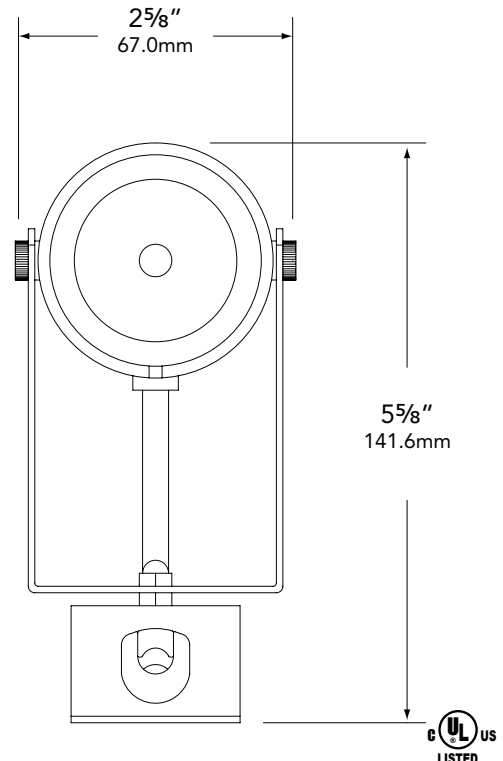

FINISH:

Polyester powder-coat finish available in Black, Verde, Architectural Brick, Architectural Bronze, Light Bronze, Dark Bronze, Granite, Pewter, Terracotta, Rust, Hunter Green, Mocha, Weathered Bronze, Weathered Iron, and White.

SOCKET/LAMP HOLDER:

Top grade ceramic socket with nickel contacts, stainless steel springs, and Teflon-jacketed wire leads.

LENS:

Clear, tempered, shock and heat-resistant, soda-lime glass lens. Optical effect lenses are available; see accessories column on fixture ordering information chart.

LAMP TYPE:

MR-16 Halogen – 35W maximum. LN-20 BAB (20W) Standard.

MOUNTING:

Adjustable bracket and J-box included.

FASTENERS:

All fasteners are stainless steel.

WIRING:

Prewired with a three-foot pigtail of 18-2 direct-burial cable and underground connectors for a secure connection to the supply cable.

CERTIFICATION:

UL Listed to U.S. and Canadian safety standards for low voltage landscape luminaires (UL 1838). The maximum wattages allowed by Underwriters Laboratories (UL) for the U.S. and Canadian markets may vary. Maximum wattages specified are Underwriters Laboratories U.S. standard. Please contact Vista for any questions about the maximum wattages allowed by UL Canadian standards.

All Vista luminaires are **MADE IN THE U.S.A.**

DIMENSIONS:

Vista Professional Outdoor Lighting reserves the right to modify the design and/or construction of the fixture shown without further notification.