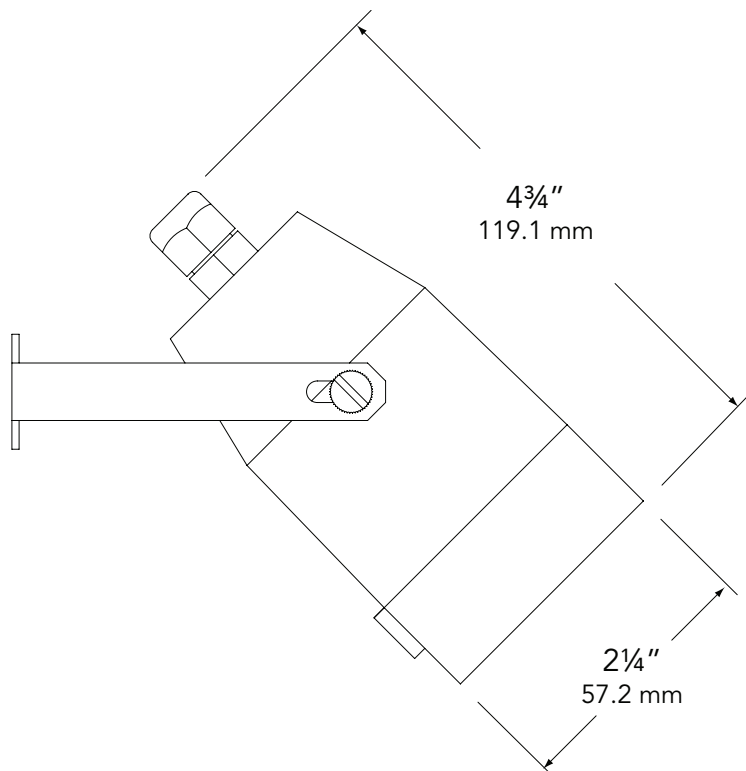

FINISH:

Polyester powder-coat finish available in Black, Verde, Architectural Brick, Architectural Bronze, Light Bronze, Dark Bronze, Granite, Pewter, Terracotta, Rust, Hunter Green, Mocha, Weathered Bronze, Weathered Iron, and White.

SOCKET/LAMP HOLDER:

Top grade ceramic socket with nickel contacts, stainless steel springs, and Teflon-jacketed wire leads.

LENS:

Clear, tempered, shock and heat-resistant, soda-lime glass lens. Optical effect lenses are available; see accessories column on fixture ordering information chart.

LAMP TYPE:

MR-16 Halogen – 35W maximum. LN-20 BAB (20W) Standard.

MOUNTING:

Adjustable bracket included.

FASTENERS:

All fasteners are stainless steel.

WIRING:

Prewired with a three-foot pigtail of 18-2 direct-burial cable and underground connectors for a secure connection to the supply cable.

CERTIFICATION:

UL Listed to U.S. and Canadian safety standards for low voltage landscape luminaires (UL 1838). The maximum wattages allowed by Underwriters Laboratories (UL) for the U.S. and Canadian markets may vary. Maximum wattages specified are Underwriters Laboratories U.S. standard. Please contact Vista for any questions about the maximum wattages allowed by UL Canadian standards.

All Vista luminaires are **MADE IN THE U.S.A.**

DIMENSIONS:

Vista Professional Outdoor Lighting reserves the right to modify the design and/or construction of the fixture shown without further notification.