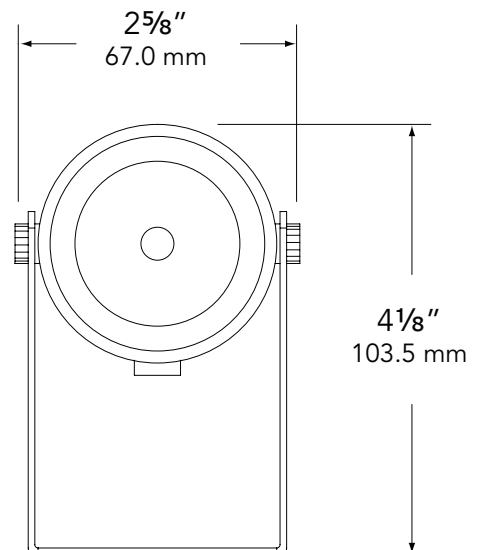

FINISH:

Polyester powder-coat finish available in Black, Verde, Architectural Brick, Architectural Bronze, Light Bronze, Dark Bronze, Granite, Pewter, Terracotta, Rust, Hunter Green, Mocha, Weathered Bronze, Weathered Iron, and White.

SOCKET/LAMP HOLDER:

Top grade ceramic socket with nickel contacts, stainless steel springs, and Teflon-jacketed wire leads.

LENS:

Clear, tempered, shock and heat-resistant, soda-lime glass lens. Optical effect lenses are available; see accessories column on fixture ordering information chart.

LAMP TYPE:

MR-16 Halogen – 35W maximum. LN-20 BAB (20W) Standard.

MOUNTING:

Adjustable bracket included.

FASTENERS:

All fasteners are stainless steel.

WIRING:

Prewired with a three-foot pigtail of 18-2 direct-burial cable and underground connectors for a secure connection to the supply cable.

CERTIFICATION:

UL Listed to U.S. and Canadian safety standards for low voltage landscape luminaires (UL 1838). The maximum wattages allowed by Underwriters Laboratories (UL) for the U.S. and Canadian markets may vary. Maximum wattages specified are Underwriters Laboratories U.S. standard. Please contact Vista for any questions about the maximum wattages allowed by UL Canadian standards.

All Vista luminaires are **MADE IN THE U.S.A.**

DIMENSIONS:

Vista Professional Outdoor Lighting reserves the right to modify the design and/or construction of the fixture shown without further notification.